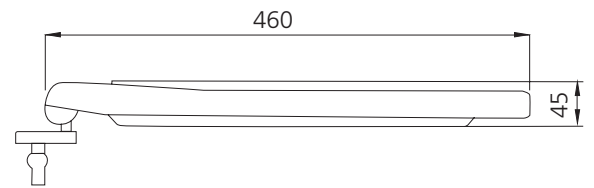

Dublin

DU1343BST
White Toilet Seat

All dimensions in mm

Specifications /

Materials	UF Polymer / Stainless Steel / Nylon
Quick release	Yes
Soft close	Yes
Parts list	Seat, seat cover, hinges, hinge connectors, hinge covers
Warranty	5 years (see Oliveri website for full details)
Maintenance and care instructions	All surfaces should be cleaned with mild liquid detergent or soap and water. Do not use cream cleaners or citrus based cleaning products, as they are abrasive. Use of unsuitable cleaning agents may damage the surface. Any damage caused in this way will not be covered by warranty.