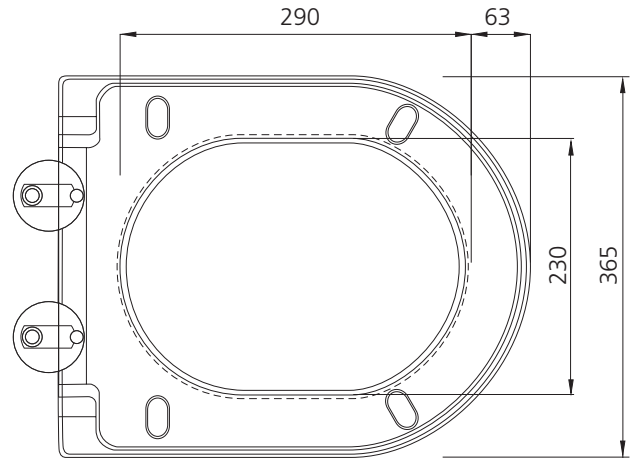

Dublin

DU1343BST
White Toilet Seat

All dimensions in mm

Specifications /

Materials	UF Polymer / Stainless Steel / Nylon
Quick release	Yes
Soft close	Yes
Parts list	Seat, seat cover, hinges, hinge connectors, hinge covers
Warranty	5 years (see Oliveri website for full details)
Maintenance and care instructions	All surfaces should be cleaned with mild liquid detergent or soap and water. Do not use cream cleaners or citrus based cleaning products, as they are abrasive. Use of unsuitable cleaning agents may damage the surface. Any damage caused in this way will not be covered by warranty.