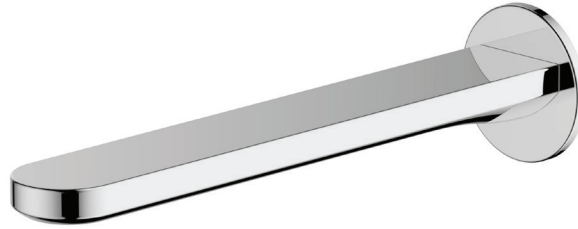

# London

**LON099200CR**  
 Chrome Wall Spout

## Specifications /

<b>WELS Rating</b>	5 Star, 6 L per min
<b>Temperature rating (min / max)</b>	1°C - 65°C
<b>Pressure rating (min / max)</b>	Min 150 kPa - Max 500 kPa
<b>Finish</b>	Chrome (electroplating)
<b>Materials</b>	Brass spout
<b>Installation</b>	200 mm fixed wall spout
<b>Product weight</b>	0.57 kg
<b>Water supply</b>	Mains
<b>Warranty</b>	15 years body and finish; 5 years seals, fittings, aerators; 1 year labour (see Oliveri website for full details)
<b>Maintenance and care instructions</b>	All surfaces should be cleaned with mild liquid detergent or soap and water. Do not use cream cleaners or citrus based cleaning products, as they are abrasive. Use of unsuitable cleaning agents may damage the surface. Any damage caused in this way will not be covered by warranty.