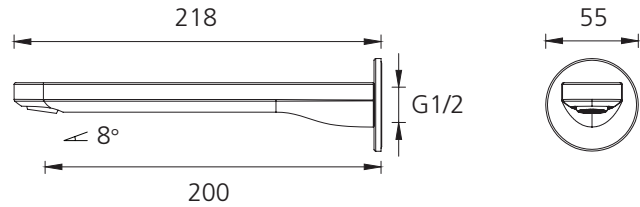

# London

**LON099200CR**  
 Chrome Wall Spout

## Specifications /

<b>WELS Rating</b>	5 Star, 6 L per min
<b>Temperature rating (min / max)</b>	1°C - 65°C
<b>Pressure rating (min / max)</b>	Min 150 kPa - Max 500 kPa
<b>Finish</b>	Chrome (electroplating)
<b>Materials</b>	Brass spout
<b>Installation</b>	200 mm fixed wall spout
<b>Product weight</b>	0.57 kg
<b>Water supply</b>	Mains
<b>Warranty</b>	15 years body and finish; 5 years seals, fittings, aerators; 1 year labour (see Oliveri website for full details)
<b>Maintenance and care instructions</b>	All surfaces should be cleaned with mild liquid detergent or soap and water. Do not use cream cleaners or citrus based cleaning products, as they are abrasive. Use of unsuitable cleaning agents may damage the surface. Any damage caused in this way will not be covered by warranty.