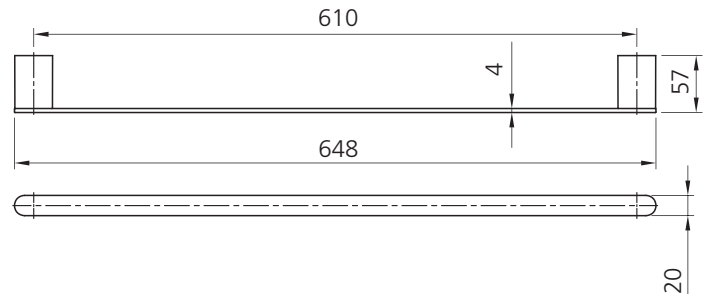

# Madrid

**MA824C07BN**

Brushed Nickel Single Towel Rail 650mm

## Specifications /

<b>Materials</b>	Zinc alloy / stainless steel
<b>Finish</b>	Brushed nickel (PVD)
<b>Mounting method</b>	Wall mounting, four point fixing
<b>Parts list</b>	Towel rail, fixing set
<b>Warranty</b>	7 years parts, 5 years finish, 1 year labour (see Oliveri website for full details)
<b>Maintenance and care instructions</b>	All surfaces should be cleaned with mild liquid detergent or soap and water. Do not use cream cleaners or citrus based cleaning products, as they are abrasive. Use of unsuitable cleaning agents may damage the surface. Any damage caused in this way will not be covered by warranty.