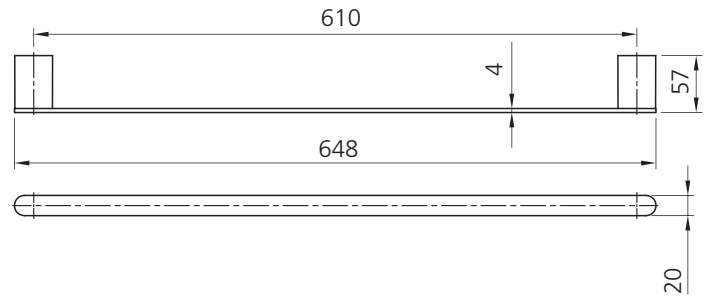

Madrid

MA824C26CR

Chrome Single Towel Rail 650mm

Specifications /

Materials	Zinc alloy / stainless steel
Finish	Chrome (electroplating)
Mounting method	Wall mounting, four point fixing
Parts list	Towel rail, fixing set
Warranty	7 years parts and finish, 1 year labour (see Oliveri website for full details)
Maintenance and care instructions	All surfaces should be cleaned with mild liquid detergent or soap and water. Do not use cream cleaners or citrus based cleaning products, as they are abrasive. Use of unsuitable cleaning agents may damage the surface. Any damage caused in this way will not be covered by warranty.