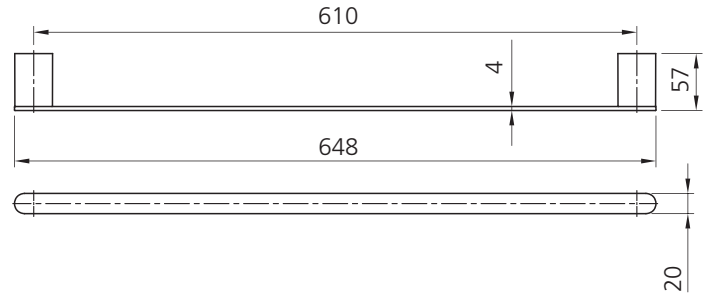

Madrid

MA824CF6CG

Classic Gold Single Towel Rail 650mm

Specifications /

Materials	Zinc alloy / stainless steel
Finish	Classic gold (PVD)
Mounting method	Wall mounting, four point fixing
Parts list	Towel rail, fixing set
Warranty	7 years parts, 5 years finish, 1 year labour (see Oliveri website for full details)
Maintenance and care instructions	All surfaces should be cleaned with mild liquid detergent or soap and water. Do not use cream cleaners or citrus based cleaning products, as they are abrasive. Use of unsuitable cleaning agents may damage the surface. Any damage caused in this way will not be covered by warranty.