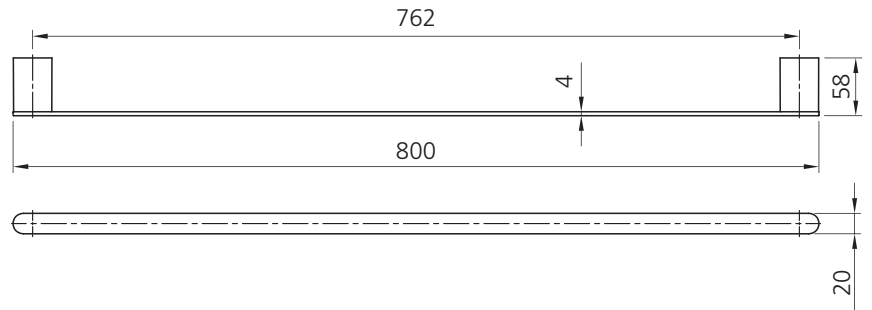

Madrid

MA830CF6CG

Classic Gold Single Towel Rail 800mm

Specifications /

Materials	Zinc alloy / stainless steel
Finish	Classic gold (PVD)
Mounting method	Wall mounting, four point fixing
Parts list	Towel rail, fixing set
Warranty	7 years parts, 5 years finish, 1 year labour (see Oliveri website for full details)
Maintenance and care instructions	All surfaces should be cleaned with mild liquid detergent or soap and water. Do not use cream cleaners or citrus based cleaning products, as they are abrasive. Use of unsuitable cleaning agents may damage the surface. Any damage caused in this way will not be covered by warranty.