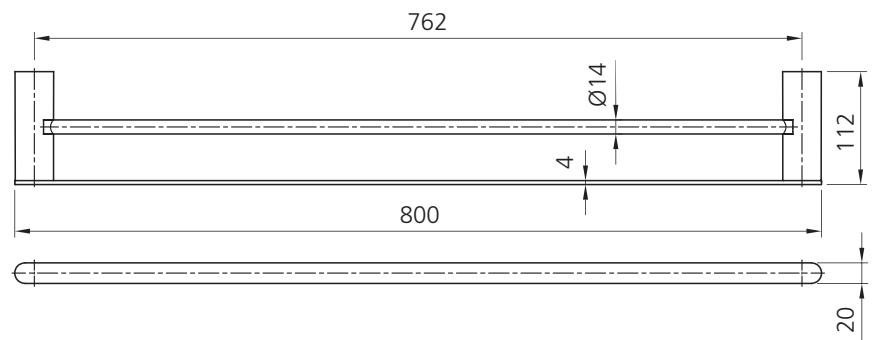

Madrid

MA830EF6CG

Classic Gold Double Towel Rail 800mm

Specifications /

Materials	Zinc alloy / brass / stainless steel
Finish	Classic gold (PVD)
Mounting method	Wall mounting, four point fixing
Parts list	Towel rail, fixing set
Warranty	7 years parts, 5 years finish, 1 year labour (see Oliveri website for full details)
Maintenance and care instructions	All surfaces should be cleaned with mild liquid detergent or soap and water. Do not use cream cleaners or citrus based cleaning products, as they are abrasive. Use of unsuitable cleaning agents may damage the surface. Any damage caused in this way will not be covered by warranty.