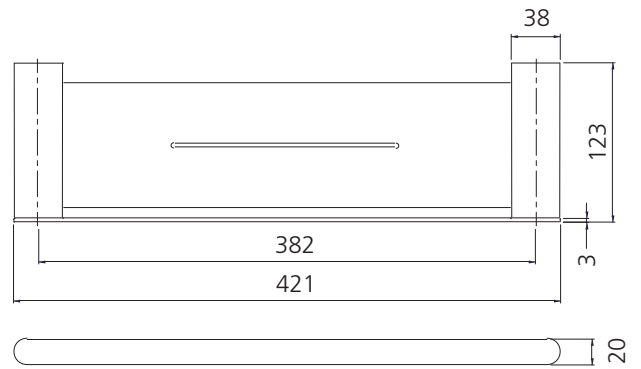

# Madrid

**MA891AC3MB**

Matte Black Metal Shelf

## Specifications /

<b>Materials</b>	Zinc alloy / stainless steel
<b>Finish</b>	Matte black (powder coated)
<b>Mounting method</b>	Wall mounting, four point fixing
<b>Parts list</b>	Metal Shelf, fixing set
<b>Warranty</b>	7 years parts, 5 years finish, 1 year labour (see Oliveri website for full details)
<b>Maintenance and care instructions</b>	All surfaces should be cleaned with mild liquid detergent or soap and water. Do not use cream cleaners or citrus based cleaning products, as they are abrasive. Use of unsuitable cleaning agents may damage the surface. Any damage caused in this way will not be covered by warranty.