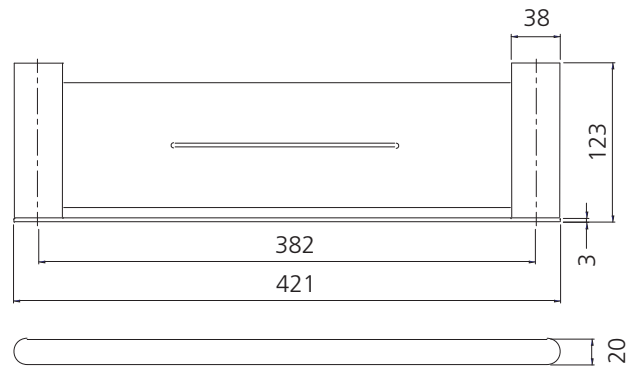

Madrid

MA891AF6CG

Classic Gold Metal Shelf

Specifications /

Materials	Zinc alloy / brass / stainless steel
Finish	Classic gold (PVD)
Mounting method	Wall mounting, four point fixing
Parts list	Metal Shelf, fixing set
Warranty	7 years parts, 5 years finish, 1 year labour (see Oliveri website for full details)
Maintenance and care instructions	All surfaces should be cleaned with mild liquid detergent or soap and water. Do not use cream cleaners or citrus based cleaning products, as they are abrasive. Use of unsuitable cleaning agents may damage the surface. Any damage caused in this way will not be covered by warranty.