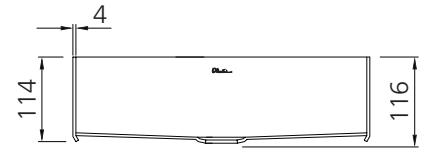

Milan

MI71BK

Round Stainless Steel Counter Top Black Basin

Specifications /

Basin size	Ø400 x 116 D mm
Basin capacity	12.9 L
Colour	PVD Black
Material	Stainless Steel
Installation	Counter top (oversize waste clearance cut-out required)
Tap holes	N/A
Waste fittings	1 x Pop-up waste included
Overflow	Not available
Carton size	450 W x 450 H x 180 D mm
Weight	8.1 kg
Warranty	Lifetime warranty on stainless steel bowl. 1 year parts & labour (see Oliveri website for full details)
Maintenance and care instructions	All surfaces should be cleaned with mild liquid detergent or soap and water. Do not use cream cleaners or citrus based cleaning products, as they are abrasive. Use of unsuitable cleaning agents may damage the surface. Any damage caused in this way will not be covered by warranty.