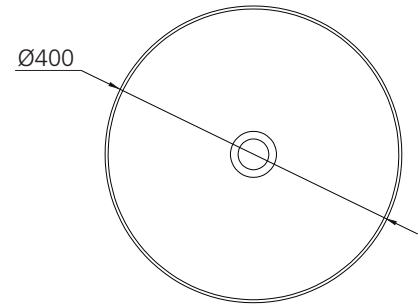

Milan

MI71BK

Round Stainless Steel Counter Top Black Basin

Specifications /

Basin size	Ø400 x 116 D mm
Basin capacity	12.9 L
Colour	PVD Black
Material	Stainless Steel
Installation	Counter top (oversize waste clearance cut-out required)
Tap holes	N/A
Waste fittings	1 x Pop-up waste included
Overflow	Not available
Carton size	450 W x 450 H x 180 D mm
Weight	8.1 kg
Warranty	Lifetime warranty on stainless steel bowl. 1 year parts & labour (see Oliveri website for full details)
Maintenance and care instructions	All surfaces should be cleaned with mild liquid detergent or soap and water. Do not use cream cleaners or citrus based cleaning products, as they are abrasive. Use of unsuitable cleaning agents may damage the surface. Any damage caused in this way will not be covered by warranty.