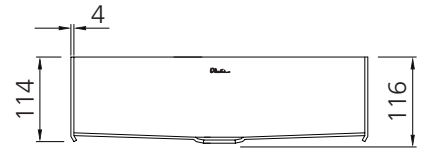

Milan

MI71CU

Round Stainless Steel Counter Top Copper Basin

Specifications /

Basin size	Ø400 x 116 D mm
Basin capacity	12.9 L
Colour	PVD Copper
Material	Stainless Steel
Installation	Counter top (oversize waste clearance cut-out required)
Tap holes	N/A
Waste fittings	1 x Pop-up waste included
Overflow	Not available
Carton size	450 W x 450 H x 180 D mm
Weight	8.1 kg
Warranty	Lifetime warranty on stainless steel bowl. 1 year parts & labour (see Oliveri website for full details)
Maintenance and care instructions	All surfaces should be cleaned with mild liquid detergent or soap and water. Do not use cream cleaners or citrus based cleaning products, as they are abrasive. Use of unsuitable cleaning agents may damage the surface. Any damage caused in this way will not be covered by warranty.