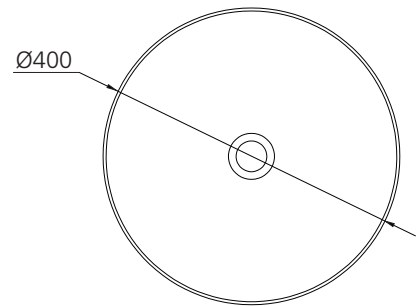

Milan

MI71CU

Round Stainless Steel Counter Top Copper Basin

Specifications /

Basin size	Ø400 x 116 D mm
Basin capacity	12.9 L
Colour	PVD Copper
Material	Stainless Steel
Installation	Counter top (oversize waste clearance cut-out required)
Tap holes	N/A
Waste fittings	1 x Pop-up waste included
Overflow	Not available
Carton size	450 W x 450 H x 180 D mm
Weight	8.1 kg
Warranty	Lifetime warranty on stainless steel bowl. 1 year parts & labour (see Oliveri website for full details)
Maintenance and care instructions	All surfaces should be cleaned with mild liquid detergent or soap and water. Do not use cream cleaners or citrus based cleaning products, as they are abrasive. Use of unsuitable cleaning agents may damage the surface. Any damage caused in this way will not be covered by warranty.