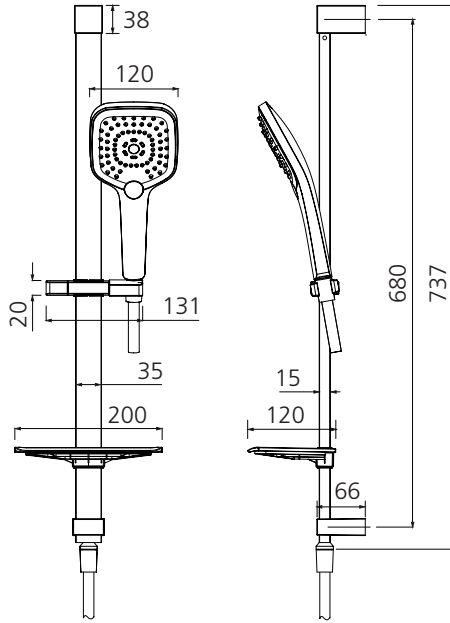

# Monaco

**MO168013BN**

Brushed Nickel Hand Shower With Rail

## Specifications /

<b>WELs rating</b>	3 Stars, 9 L per minute
<b>Temperature rating (min / max)</b>	1°C - 65°C
<b>Pressure rating (min / max)</b>	150 kPa - 500 kPa
<b>Finish</b>	Brushed nickel (PVD)
<b>Shower head functions</b>	Three spray functions
<b>Materials</b>	Brass/ABS plastic
<b>Water supply</b>	Mains
<b>Connections</b>	G 1/2 BSP
<b>Mounting methods</b>	Wall mounted
<b>Product weight</b>	2.04 kg
<b>Parts List</b>	Hand shower x 1, hose x 1 slider rail x 1, soap dish x 1
<b>Warranty</b>	15 years main body; 5 years finish; 5 years shower head, shower arm, plastic hand piece; 2 years hose, seals, o'rings; 1 year labour (see Oliveri website for full details)
<b>Maintenance and care instructions</b>	All surfaces should be cleaned with mild liquid detergent or soap and water. Do not use cream cleaners or citrus based cleaning products, as they are abrasive. Use of unsuitable cleaning agents may damage the surface. Any damage caused in this way will not be covered by warranty.