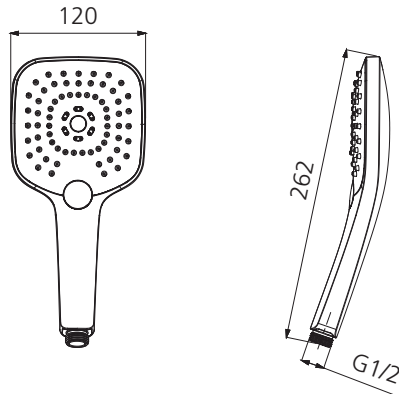

# Monaco

**MO168013HCR**

Chrome Hand Shower Head

All dimensions in mm

## Specifications /

|  |  |
|--|--|
| <b>WELs rating</b>                       | 3 Stars, 9 L per minute  |
| <b>Temperature rating (min / max)</b>    | 1°C - 65°C   |
| <b>Pressure rating (min / max)</b>       | 150 kPa - 500 kPa  |
| <b>Finish</b>                            | Chrome (electroplating) with white shower face   |
| <b>Shower head functions</b>             | Three spray functions  |
| <b>Materials</b>                         | ABS Plastic  |
| <b>Water supply</b>                      | Mains  |
| <b>Connections</b>                       | G 1/2 BSP  |
| <b>Product weight</b>                    | 0.27 kg  |
| <b>Parts List</b>                        | Hand shower x 1  |
| <b>Warranty</b>                          | 5 years replacement parts and finish; 1 year labour (see Oliveri website for full details)   |
| <b>Maintenance and care instructions</b> | All surfaces should be cleaned with mild liquid detergent or soap and water. Do not use cream cleaners or citrus based cleaning products, as they are abrasive. Use of unsuitable cleaning agents may damage the surface. Any damage caused in this way will not be covered by warranty. |