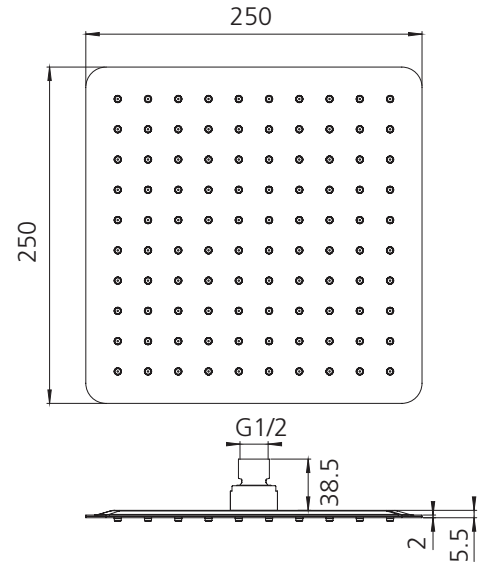

# Monaco

**MO35300CR**

Chrome Ultra Thin Shower Rose 250mm

All dimensions in mm

## Specifications /

<b>WELs rating</b>	3 Stars, 9 L per minute
<b>Temperature rating (min / max)</b>	1°C - 65°C
<b>Pressure rating (min / max)</b>	150 kPa - 500 kPa
<b>Finish</b>	Chrome (electroplating)
<b>Materials</b>	Stainless steel
<b>Water supply</b>	Mains
<b>Connections</b>	G 1/2 Female
<b>Product weight</b>	1.30 kg
<b>Parts List</b>	Shower head x 1
<b>Warranty</b>	5 years replacement parts and finish; 1 year labour (see Oliveri website for full details)
<b>Maintenance and care instructions</b>	All surfaces should be cleaned with mild liquid detergent or soap and water. Do not use cream cleaners or citrus based cleaning products, as they are abrasive. Use of unsuitable cleaning agents may damage the surface. Any damage caused in this way will not be covered by warranty.