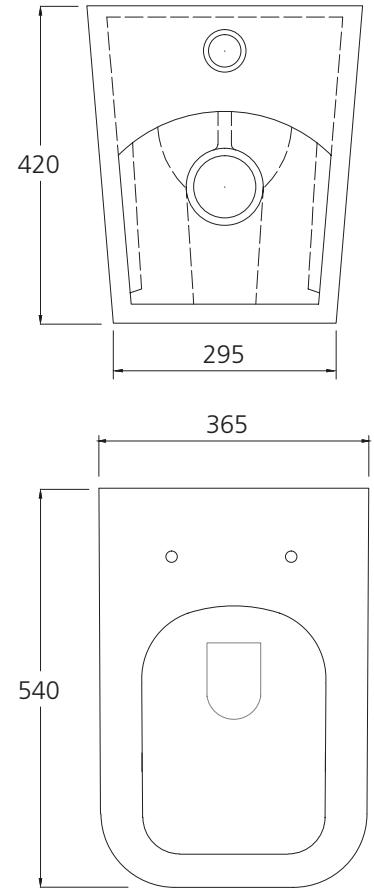

Munich

MU126-PSC (Pan: MU126BTW / Seat: MU1263SC)

Wall Faced Toilet Suite

All dimensions in mm

Suite includes

- Rimless Pan
- Soft close, quick release seat
- Geberit Sigma8 concealed dual flush cistern*
- Fittings & fixtures

* Geberit flush plate sold separately

Specifications /

WELs Rating	4 star, 3.5L avg flush volume
Pan	Box rimless design
Trap(s)	Universal trap for S or P-trap installations. S-trap set out 50 mm - 60 mm as standard. P-trap set out 185 mm floor to centre of outlet.
Cistern	Geberit Sigma8 dual flush cistern (4.5 L / 3 L)
Fixing	The toilet is fixed with a Geberit concealed water tank in wall.
Seat	Soft close and quick release toilet seat is provided as standard. Compression moulded toilet seat, fitted with buffers and metal hinges.
Flush plate	Not included. Compatible with all Geberit Sigma flush plates.
Installation	The installation of the toilet suite shall be in accordance with the normal minimum drain line grade requirements in AS/NZS 3500.2.
Materials	Vitreous china
Colour	White
Weight	33.7 kg
Parts list	Square seat cover, hinge, decorative cover, S-trap connector, seal ring, fixing plate, fixing screw, floor fixing screw
Warranty	20 years vitreous china cistern and pan replacement of product; 5 years replacement seat; 2 years valves and fittings; 1 year seals and labour (see Oliveri website for full details)
Maintenance and care instructions	All surfaces should be cleaned with mild liquid detergent or soap and water. Do not use cream cleaners or citrus based cleaning products, as they are abrasive. Use of unsuitable cleaning agents may damage the surface. Any damage caused in this way will not be covered by warranty.

Munich

MU126-PSC (Pan: MU126BTW / Seat: MU1263SC)
Wall Faced Toilet Suite

SET OUT DRAWING

All dimensions in mm