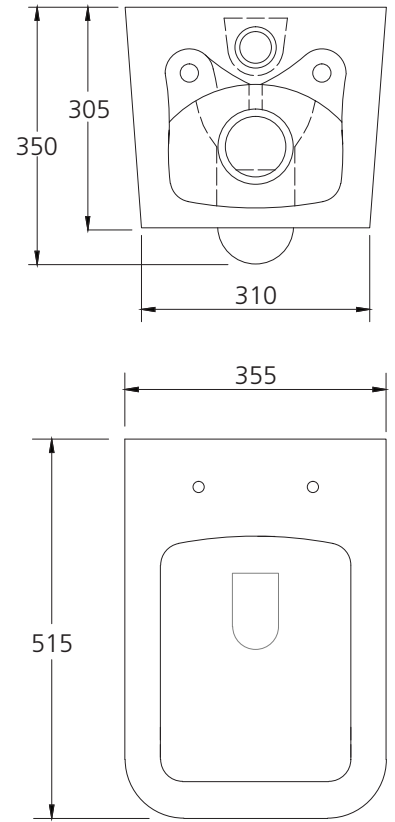

Munich

MU503-PSC (Pan: MU0503 / Seat: MU1263SC)

Wall Hung Toilet Suite

All dimensions in mm

Suite includes

- Rimless Pan
- Soft close, quick release seat
- Geberit Sigma8 Duofix dual flush concealed cistern with frame*
- Fittings & fixtures

*Geberit flush plate sold separately

Specifications /

WELs Rating	4 star, 3.5 L avg flush volume
Pan	Rimless/Easy-clean design
Trap(s)	P-trap installation (refer drawing)
Cistern	Geberit Sigma8 Duofix Concealed Cistern with Frame (Dual flush valve 4.5 L / 3 L)
Fixing	The toilet is fixed with a Geberit concealed water tank in wall.
Seat	Soft close and quick release toilet seat is provided as standard. Compression moulded toilet seat, fitted with buffers and metal hinges.
Flush plate	Not included. Compatible with all Geberit Sigma flush plates.
Colours	White (with chrome or black flush plate)
Installation	The installation of the toilet suite shall be in accordance with the normal minimum drain line grade requirements in AS/NZS 3500.2.
Materials	Vitreous china
Weight	30 kg
Parts list	UF toilet seat, Geberit double flushing valve, standard pipe.
Warranty	20 years vitreous china cistern and pan replacement of product; 5 years replacement seat; 2 years valves and fittings; 1 year seals and labour (see Oliveri website for full details)
Maintenance and care instructions	All surfaces should be cleaned with mild liquid detergent or soap and water. Do not use cream cleaners or citrus based cleaning products, as they are abrasive. Use of unsuitable cleaning agents may damage the surface. Any damage caused in this way will not be covered by warranty.