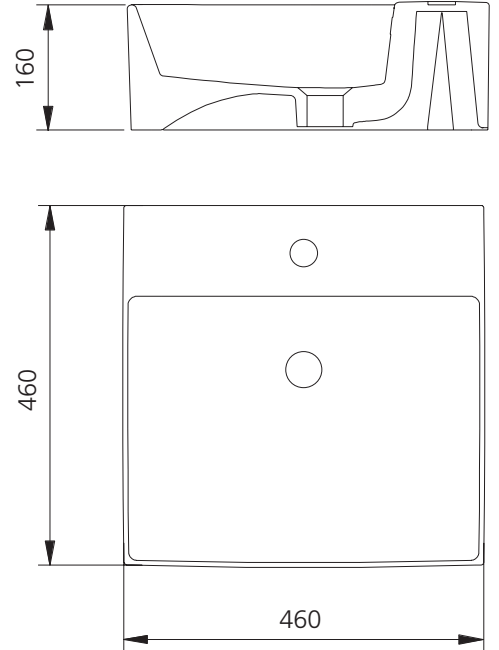

Munich

MU7063CT
Counter Top Basin

All dimensions in mm

Specifications /

| | |
|--|--|
| Tap holes | 1 tap hole |
| Waste outlet | Pop up waste sold separately (chrome, matte black or brushed nickel) |
| Overflow | Included (with plastic chrome plated overflow ring) |
| Colours | White |
| Basin size | 460 W x 460 H x 160 D mm |
| Bowl size | 460 W x 340 H x 160 D mm |
| Bowl capacity | 6.8 L |
| Material | Vitreous china |
| Installation | Counter top |
| Weight | 17.0 kg |
| Warranty | 20 years replacement parts, 1 year labour (see Oliveri website for full details) |
| Maintenance and care instructions | All surfaces should be cleaned with mild liquid detergent or soap and water. Do not use cream cleaners or citrus based cleaning products, as they are abrasive. Use of unsuitable cleaning agents may damage the surface. Any damage caused in this way will not be covered by warranty. |