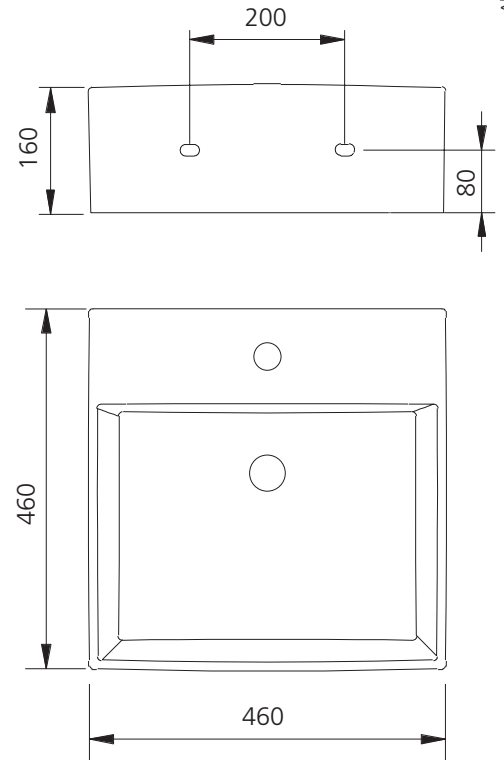

Munich

MU7063WH

Wall Hung Basin

All dimensions in mm

Specifications /

Tap holes	1 tap hole
Waste outlet	Pop up waste sold separately (chrome, matte black or brushed nickel)
Overflow	Included (with plastic chrome plated overflow ring)
Colours	White
Basin size	460 W x 460 H x 160 D mm
Bowl size	460 W x 340 H x 160 D mm
Bowl capacity	6.8 L
Material	Vitreous china
Installation	Wall hung
Weight	17.0 kg
Warranty	20 years replacement parts, 1 year labour (see Oliveri website for full details)
Maintenance and care instructions	All surfaces should be cleaned with mild liquid detergent or soap and water. Do not use cream cleaners or citrus based cleaning products, as they are abrasive. Use of unsuitable cleaning agents may damage the surface. Any damage caused in this way will not be covered by warranty.