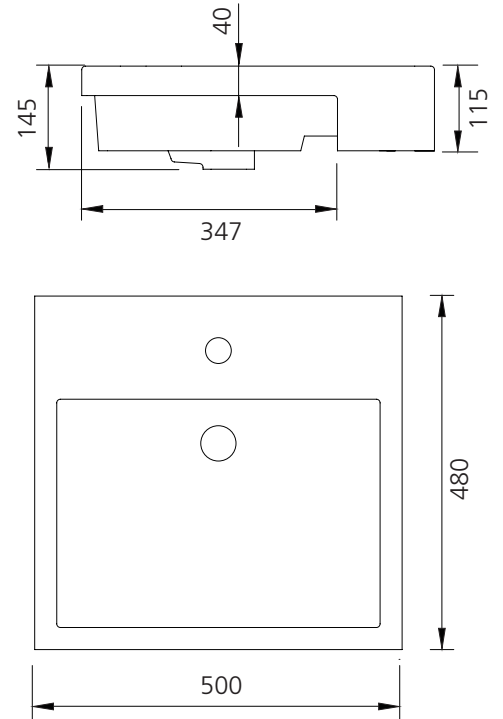

# Munich

**MU8050H**

Semi-Recessed Basin

All dimensions in mm

## Specifications /

<b>Tap holes</b>	1 tap hole
<b>Waste outlet</b>	Pop up waste sold separately (chrome, matte black or brushed nickel)
<b>Overflow</b>	Included (with plastic chrome plated overflow ring)
<b>Colours</b>	White
<b>Basin size</b>	500 W x 480 H x 145 D mm
<b>Bowl size</b>	5440 W x 310 H x 115 D mm
<b>Bowl capacity</b>	6.2 L
<b>Material</b>	Vitreous china
<b>Installation</b>	Semi-recessed
<b>Weight</b>	16.0 kg
<b>Warranty</b>	20 years replacement parts, 1 year labour (see Oliveri website for full details)
<b>Maintenance and care instructions</b>	All surfaces should be cleaned with mild liquid detergent or soap and water. Do not use cream cleaners or citrus based cleaning products, as they are abrasive. Use of unsuitable cleaning agents may damage the surface. Any damage caused in this way will not be covered by warranty.