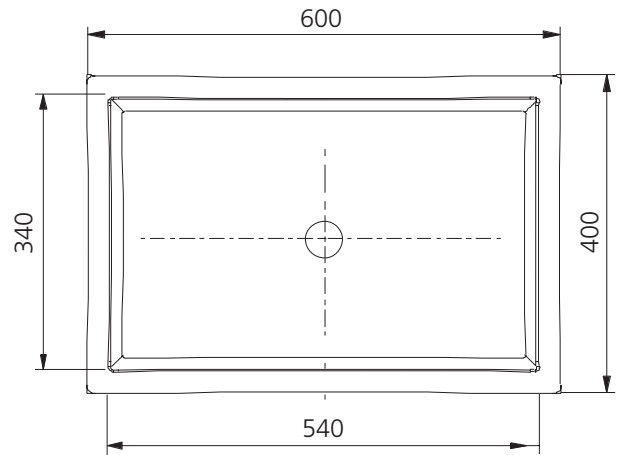

### Undermount Rectangular Basin

### Specifications /

<b>Tap holes</b>	Not available
<b>Waste outlet</b>	Pop up waste sold separately (chrome, matte black or brushed nickel)
<b>Overflow</b>	Included
<b>Colour</b>	White
<b>Basin size</b>	600 W x 400 H x 170 D mm
<b>Bowl size</b>	540 W x 340 H x 120 D mm
<b>Bowl capacity</b>	14.5 L
<b>Material</b>	Vitreous china
<b>Installation</b>	Undermount
<b>Weight</b>	17.0 kg
<b>Warranty</b>	20 years replacement parts, 1 year labour (see Oliveri website for full details)
<b>Maintenance and care instructions</b>	All surfaces should be cleaned with mild liquid detergent or soap and water. Do not use cream cleaners or citrus based cleaning products, as they are abrasive. Use of unsuitable cleaning agents may damage the surface. Any damage caused in this way will not be covered by warranty.