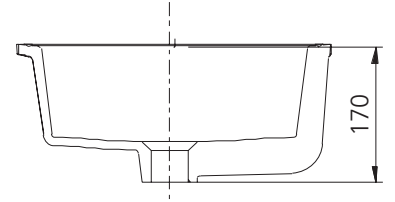

### Undermount Rectangular Basin

### Specifications /

<b>Tap holes</b>	Not available
<b>Waste outlet</b>	Pop up waste sold separately (chrome, matte black or brushed nickel)
<b>Overflow</b>	Included
<b>Colour</b>	White
<b>Basin size</b>	600 W x 400 H x 170 D mm
<b>Bowl size</b>	540 W x 340 H x 120 D mm
<b>Bowl capacity</b>	14.5 L
<b>Material</b>	Vitreous china
<b>Installation</b>	Undermount
<b>Weight</b>	17.0 kg
<b>Warranty</b>	20 years replacement parts, 1 year labour (see Oliveri website for full details)
<b>Maintenance and care instructions</b>	All surfaces should be cleaned with mild liquid detergent or soap and water. Do not use cream cleaners or citrus based cleaning products, as they are abrasive. Use of unsuitable cleaning agents may damage the surface. Any damage caused in this way will not be covered by warranty.