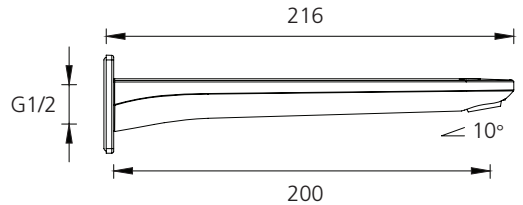

Paris

PA102200CR
Chrome Wall Spout

Specifications /

WELs rating	5 Stars, 6 L per minute
Temperature rating (min / max)	1°C - 65°C
Pressure rating (min / max)	150 kPa - 500 kPa
Finish	Chrome (electroplating)
Materials	Brass spout
Product weight	0.59 kg
Installation	200 mm fixed wall spout
Water supply	Mains
Warranty	15 years body and finish; 5 years seals, fittings, aerators; 1 year labour (see Oliveri website for full details)
Maintenance and care instructions	All surfaces should be cleaned with mild liquid detergent or soap and water. Do not use cream cleaners or citrus based cleaning products, as they are abrasive. Use of unsuitable cleaning agents may damage the surface. Any damage caused in this way will not be covered by warranty.