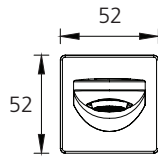

Paris

PA102200CR
Chrome Wall Spout

Specifications /

WELs rating	5 Stars, 6 L per minute
Temperature rating (min / max)	1°C - 65°C
Pressure rating (min / max)	150 kPa - 500 kPa
Finish	Chrome (electroplating)
Materials	Brass spout
Product weight	0.59 kg
Installation	200 mm fixed wall spout
Water supply	Mains
Warranty	15 years body and finish; 5 years seals, fittings, aerators; 1 year labour (see Oliveri website for full details)
Maintenance and care instructions	All surfaces should be cleaned with mild liquid detergent or soap and water. Do not use cream cleaners or citrus based cleaning products, as they are abrasive. Use of unsuitable cleaning agents may damage the surface. Any damage caused in this way will not be covered by warranty.