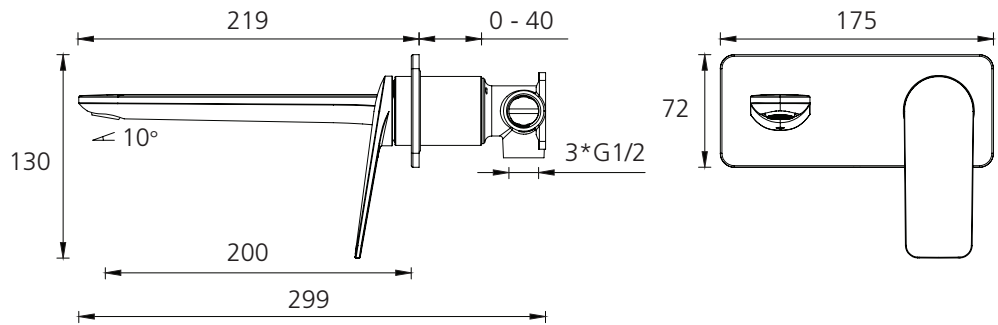

Paris

PA102516MB

Matte Black Wall Mixer Set

Specifications /

WELs rating	5 Stars, 6 L per minute
Temperature rating (min / max)	1°C - 65°C
Pressure rating (min / max)	150 kPa - 500 kPa
Finish	Matte black (powder coated)
Materials	Brass body and zinc handle
Cartridge size	35 mm
Cartridge type	Ceramic disc cartridge
Product weight	1.55 kg
Water supply	Mains
Warranty	15 years cartridge and body; 5 years finish, seals, fittings, aerators; 1 year labour (see Oliveri website for full details)
Maintenance and care instructions	All surfaces should be cleaned with mild liquid detergent or soap and water. Do not use cream cleaners or citrus based cleaning products, as they are abrasive. Use of unsuitable cleaning agents may damage the surface. Any damage caused in this way will not be covered by warranty.