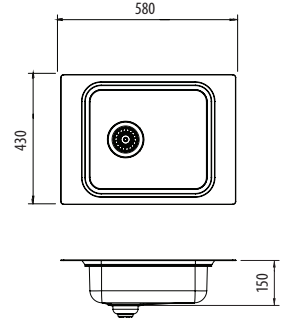

## PU2850 NZ OF Single Bowl Topmount Care Sink

All dimensions in mm

### REVERSIBLE SINK

Your installer will install depending on which side you require your sink's waste outlet/tap.

Also available with 1 tap hole (PU2855 NZ 1TH OF)

### Specifications /

<b>Sink size</b>	580W x 430H x 150D mm
<b>Bowl size</b>	Main Bowl 330W x 390H x 135D / 14 L
<b>Construction</b>	2 piece, bowls and drainer seam welded
<b>Material</b>	304 grade, 18/10 polished stainless steel (0.8 mm thick)
<b>Heat protection</b>	Supplied with insulation pad to bottom of bowl
<b>Installation</b>	Topmount
<b>Fixings</b>	Adjustable clips and sealing foam supplied
<b>Min cabinet size</b>	500 mm
<b>Tap holes</b>	None. Also available with 1 tap hole (PU2855 NZ 1TH OF)
<b>Waste fittings</b>	1 x 90 mm basket waste included
<b>Overflow</b>	Included
<b>Carton size</b>	666 x 518 x 230 mm
<b>Weight</b>	4.0 kg
<b>Warranty</b>	Lifetime manufacturer's warranty (refer to oliveri.co.nz)
<b>Maintenance and care instructions</b>	All surfaces should be cleaned with mild liquid detergent or soap and water. To maintain the shine on your Oliveri stainless steel sink, we recommended the use of any of the easy to obtain, non-abrasive stainless steel cleaners or metal polishes.