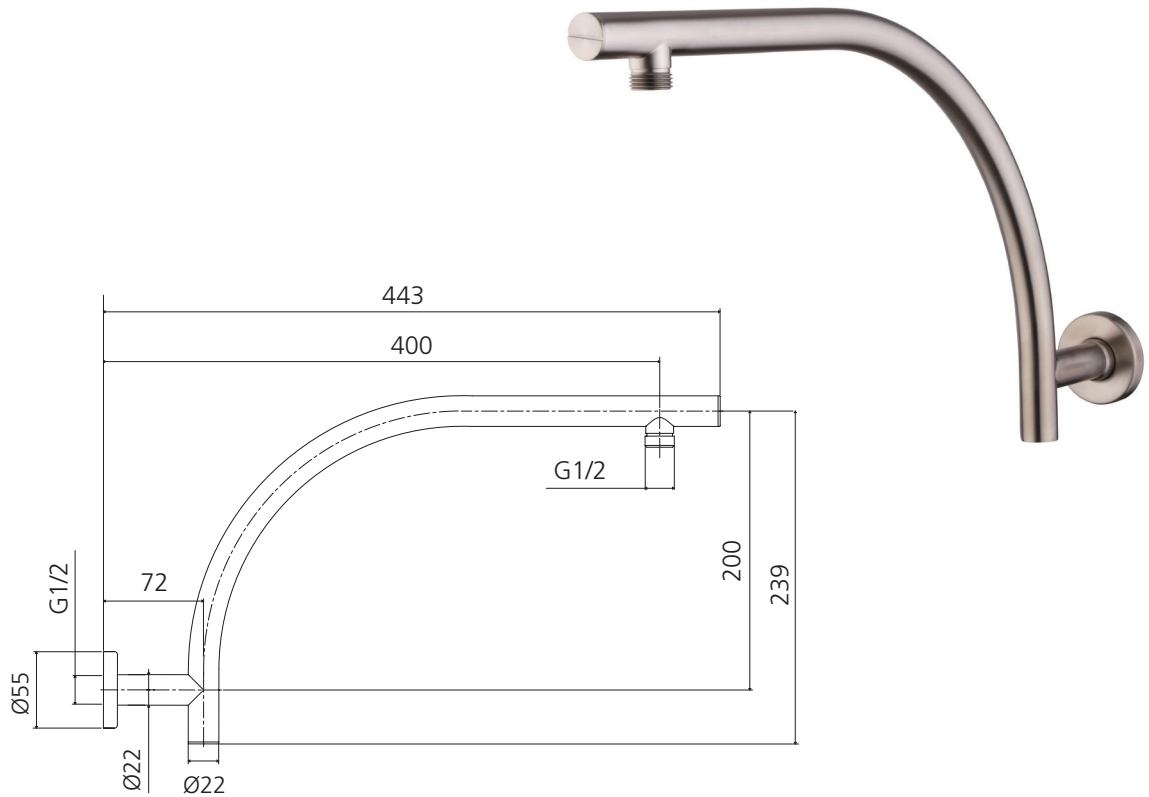

# Rome

RO0008BN

Brushed Nickel Raised Wall Mounted Shower Arm

All dimensions in mm

## Specifications /

<b>WELs rating</b>	NA
<b>Temperature rating (min / max)</b>	1°C - 65°C
<b>Pressure rating (min / max)</b>	150 kPa - 500 kPa
<b>Finish</b>	Brushed nickel (PVD)
<b>Materials</b>	Brass
<b>Water supply</b>	Mains
<b>Connections</b>	G 1/2 Female
<b>Mounting methods</b>	Wall mounted
<b>Product weight</b>	0.74 kg
<b>Parts List</b>	Shower arm x 1, flange x 1
<b>Warranty</b>	5 years replacement parts and finish; 1 year labour (see Oliveri website for full details)
<b>Maintenance and care instructions</b>	All surfaces should be cleaned with mild liquid detergent or soap and water. Do not use cream cleaners or citrus based cleaning products, as they are abrasive. Use of unsuitable cleaning agents may damage the surface. Any damage caused in this way will not be covered by warranty.