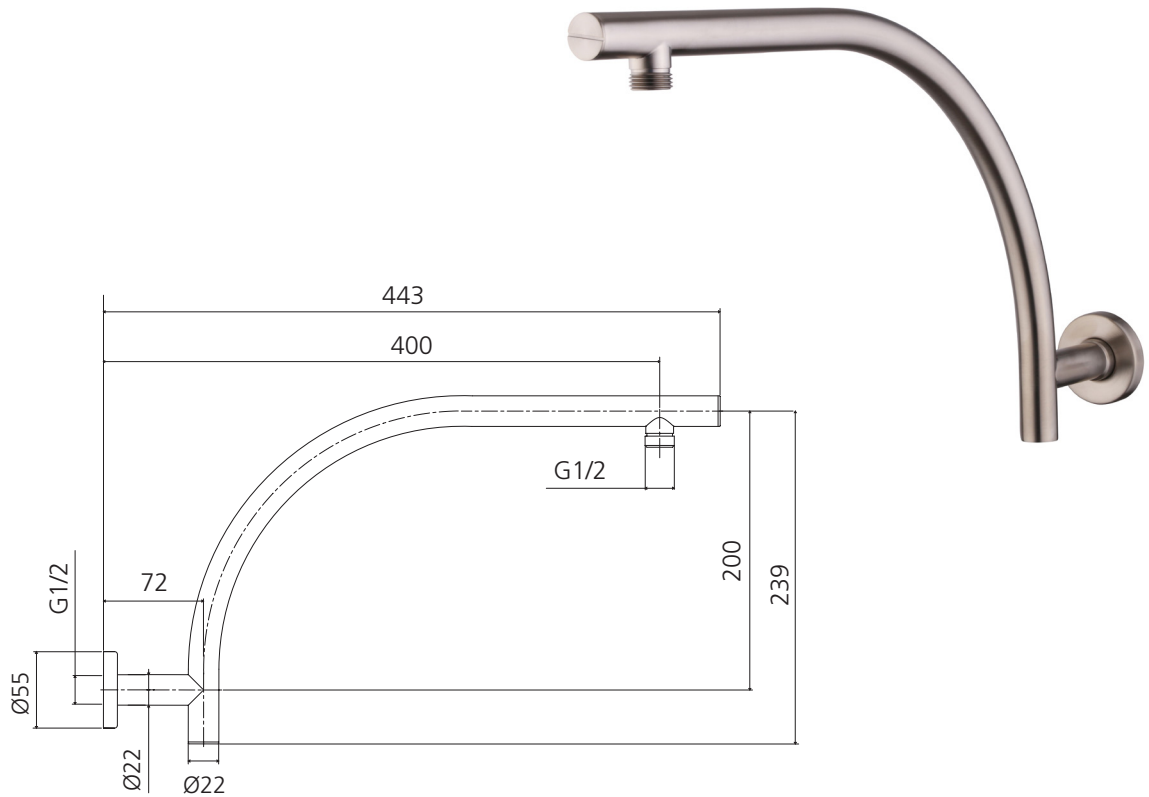

Rome

RO0008BN

Brushed Nickel Raised Wall Mounted Shower Arm

All dimensions in mm

Specifications /

Temperature rating (min / max)	1°C - 65°C
Pressure rating (min / max)	150 kPa - 500 kPa
Finish	Brushed nickel (PVD)
Materials	Brass
Water supply	Mains
Connections	G 1/2 Female
Mounting methods	Wall mounted
Product weight	0.74 kg
Parts List	Shower arm x 1, flange x 1
Warranty	5 years replacement parts and finish; 1 year labour (see Oliveri website for full details)
Maintenance and care instructions	All surfaces should be cleaned with mild liquid detergent or soap and water. Do not use cream cleaners or citrus based cleaning products, as they are abrasive. Use of unsuitable cleaning agents may damage the surface. Any damage caused in this way will not be covered by warranty.