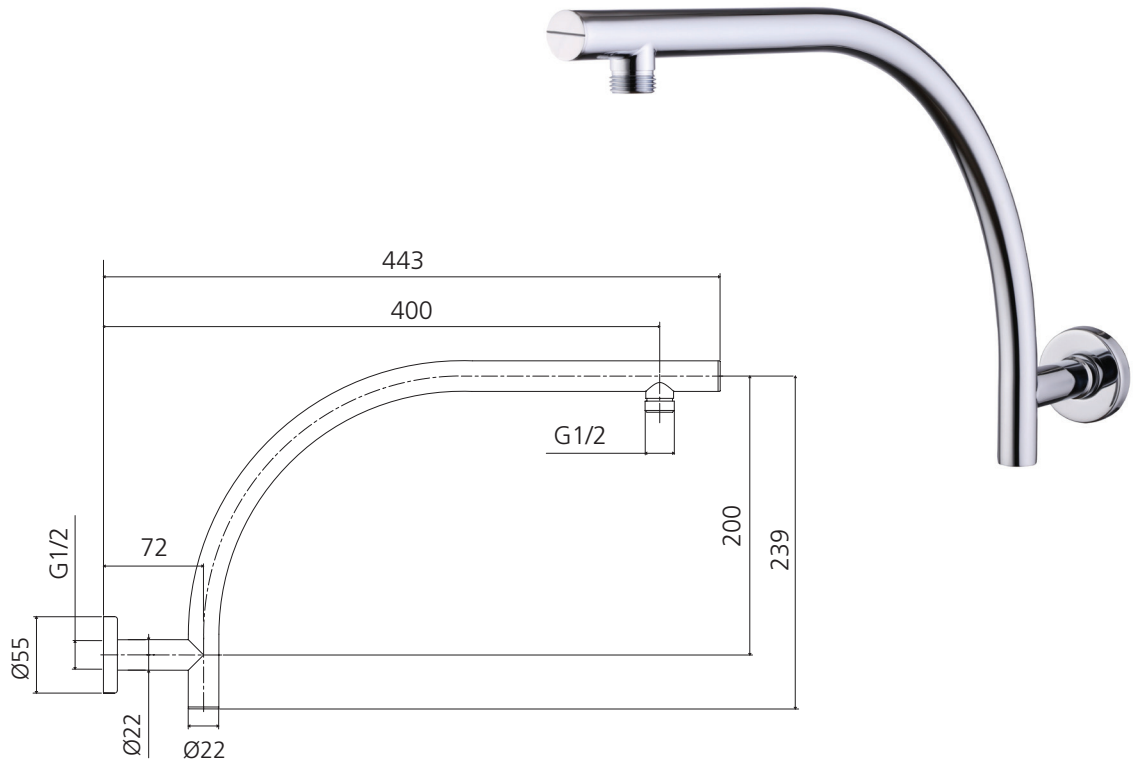

Rome

RO0008CR

Chrome Raised Wall Mounted Shower Arm

All dimensions in mm

Specifications /

WELs rating	NA
Temperature rating (min / max)	1°C - 65°C
Pressure rating (min / max)	150 kPa - 500 kPa
Finish	Chrome (electroplating)
Materials	Brass
Water supply	Mains
Connections	G 1/2 Female
Mounting methods	Wall mounted
Product weight	0.74 kg
Parts List	Shower arm x 1, flange x 1
Warranty	5 years replacement parts and finish; 1 year labour (see Oliveri website for full details)
Maintenance and care instructions	All surfaces should be cleaned with mild liquid detergent or soap and water. Do not use cream cleaners or citrus based cleaning products, as they are abrasive. Use of unsuitable cleaning agents may damage the surface. Any damage caused in this way will not be covered by warranty.