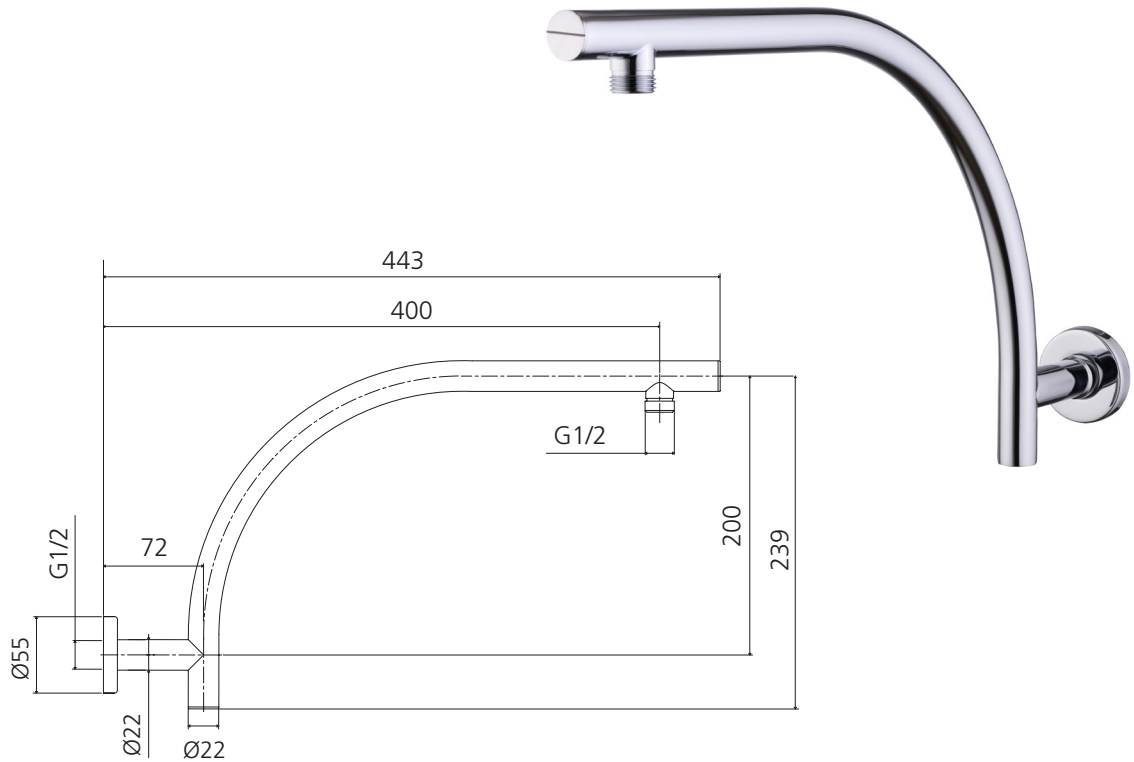

Rome

RO0008CR

Chrome Raised Wall Mounted Shower Arm

All dimensions in mm

Specifications /

Temperature rating (min / max)	1°C - 65°C
Pressure rating (min / max)	150 kPa - 500 kPa
Finish	Chrome (electroplating)
Materials	Brass
Water supply	Mains
Connections	G 1/2 Female
Mounting methods	Wall mounted
Product weight	0.74 kg
Parts List	Shower arm x 1, flange x 1
Warranty	5 years replacement parts and finish; 1 year labour (see Oliveri website for full details)
Maintenance and care instructions	All surfaces should be cleaned with mild liquid detergent or soap and water. Do not use cream cleaners or citrus based cleaning products, as they are abrasive. Use of unsuitable cleaning agents may damage the surface. Any damage caused in this way will not be covered by warranty.