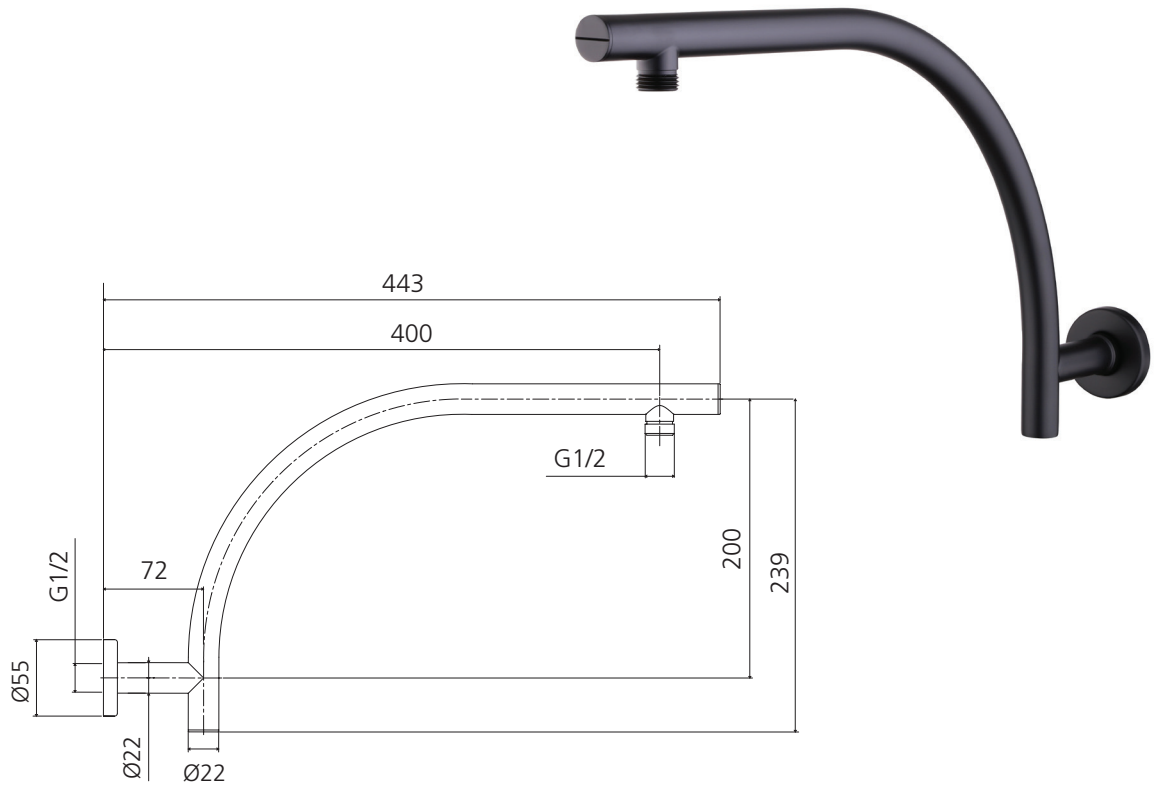

Rome

RO0008MB

Matte Black Raised Wall Mounted Shower Arm

All dimensions in mm

Specifications /

WELs rating	NA
Temperature rating (min / max)	1°C - 65°C
Pressure rating (min / max)	150 kPa - 500 kPa
Finish	Matte black (powder coated)
Materials	Brass
Water supply	Mains
Connections	G 1/2 Female
Mounting methods	Wall mounted
Product weight	0.74 kg
Parts List	Shower arm x 1, flange x 1
Warranty	5 years replacement parts and finish; 1 year labour (see Oliveri website for full details)
Maintenance and care instructions	All surfaces should be cleaned with mild liquid detergent or soap and water. Do not use cream cleaners or citrus based cleaning products, as they are abrasive. Use of unsuitable cleaning agents may damage the surface. Any damage caused in this way will not be covered by warranty.