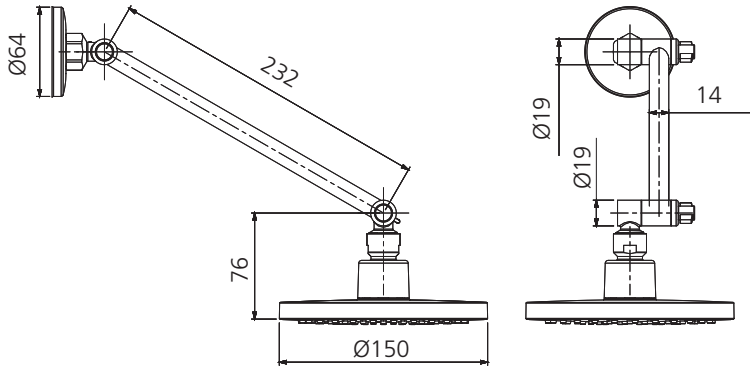

# Rome

RO140011CG

Classic Gold High Rise Shower

## Specifications /

<b>WELs rating</b>	3 Stars, 9 L per minute
<b>Temperature rating (min / max)</b>	1°C - 65°C
<b>Pressure rating (min / max)</b>	150 kPa - 500 kPa
<b>Finish</b>	Classic gold (PVD) with white shower face
<b>Materials</b>	ABS plastic
<b>Water supply</b>	Mains
<b>Connections</b>	G 1/2 BSP
<b>Mounting methods</b>	Wall mounted
<b>Parts List</b>	Shower head x 1, shower arm x 1, flange x 1
<b>Warranty</b>	5 years replacement parts and finish; 1 year labour (see Oliveri website for full details)
<b>Maintenance and care instructions</b>	All surfaces should be cleaned with mild liquid detergent or soap and water. Do not use cream cleaners or citrus based cleaning products, as they are abrasive. Use of unsuitable cleaning agents may damage the surface. Any damage caused in this way will not be covered by warranty.