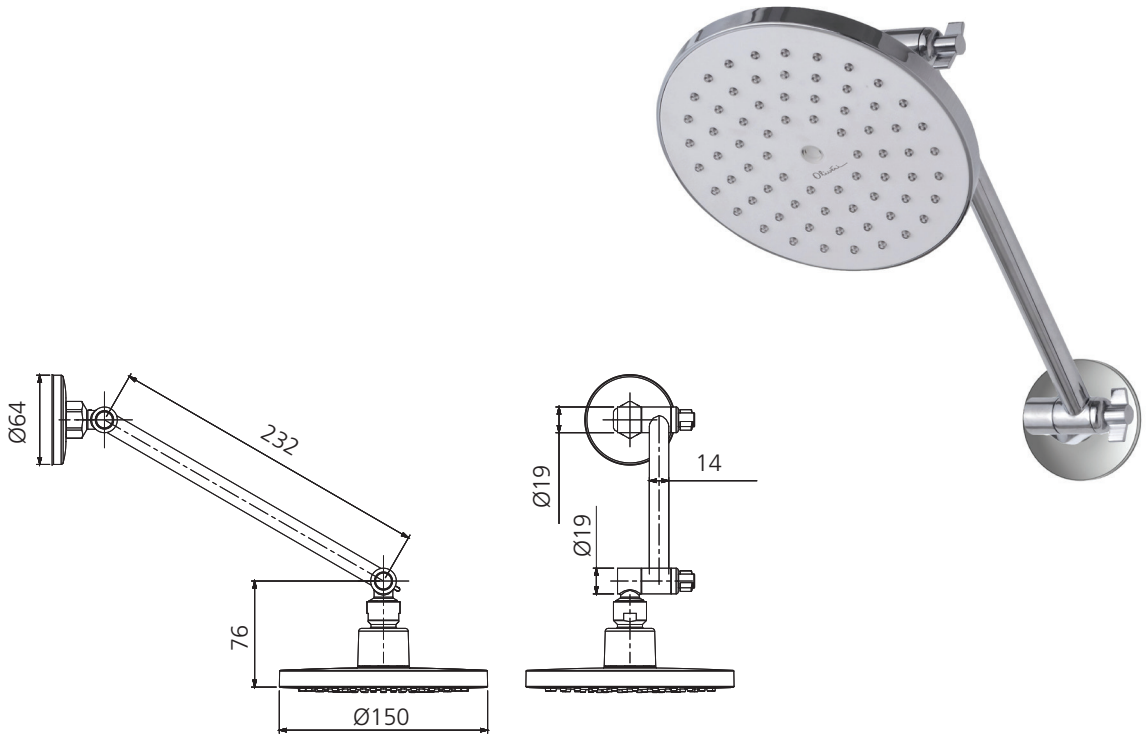

Rome

RO140011CR

Chrome High Rise Shower

All dimensions in mm

Specifications /

WELs rating	3 Stars, 9 L per minute
Temperature rating (min / max)	1°C - 65°C
Pressure rating (min / max)	150 kPa - 500 kPa
Finish	Chrome (electroplating) with white shower face
Materials	ABS plastic
Water supply	Mains
Connections	G 1/2 BSP
Mounting methods	Wall mounted
Parts List	Shower head x 1, shower arm x 1, flange x 1
Warranty	5 years replacement parts and finish; 1 year labour (see Oliveri website for full details)
Maintenance and care instructions	All surfaces should be cleaned with mild liquid detergent or soap and water. Do not use cream cleaners or citrus based cleaning products, as they are abrasive. Use of unsuitable cleaning agents may damage the surface. Any damage caused in this way will not be covered by warranty.