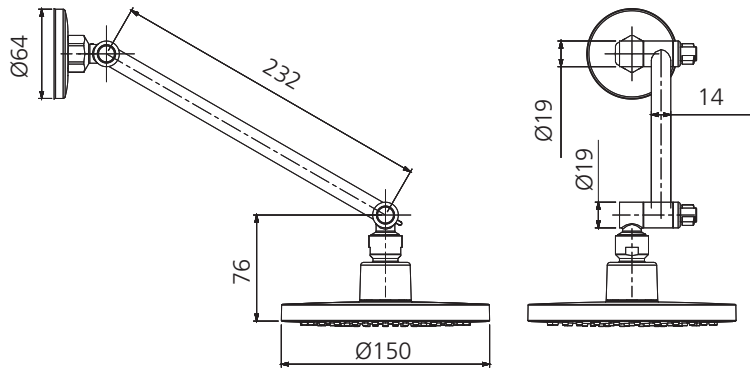

Rome

RO140011GM

Gunmetal High Rise Shower

Specifications /

WELs rating	3 Stars, 9 L per minute
Temperature rating (min / max)	1°C - 65°C
Pressure rating (min / max)	150 kPa - 500 kPa
Finish	Gunmetal (electroplate) with white shower face
Materials	ABS plastic
Water supply	Mains
Connections	G 1/2 BSP
Mounting methods	Wall mounted
Parts List	Shower head x 1, shower arm x 1, flange x 1
Warranty	5 years replacement parts and finish; 1 year labour (see Oliveri website for full details)
Maintenance and care instructions	All surfaces should be cleaned with mild liquid detergent or soap and water. Do not use cream cleaners or citrus based cleaning products, as they are abrasive. Use of unsuitable cleaning agents may damage the surface. Any damage caused in this way will not be covered by warranty.