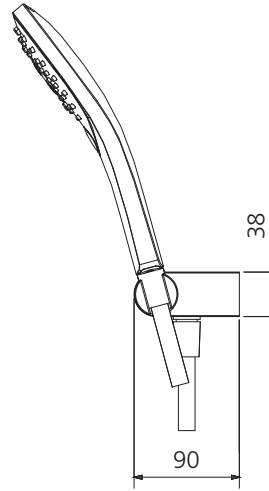

# Rome

RO147013BCR

Chrome Hand Shower With Bracket

All dimensions in mm

## Specifications /

<b>WELs rating</b>	3 Stars, 9 L per minute
<b>Temperature rating (min / max)</b>	1°C - 65°C
<b>Pressure rating (min / max)</b>	150 kPa - 500 kPa
<b>Finish</b>	Chrome (electroplating) with white shower face
<b>Shower head functions</b>	Three spray functions
<b>Materials</b>	Brass/ABS Plastic
<b>Water supply</b>	Mains
<b>Connections</b>	G 1/2 BSP
<b>Mounting methods</b>	Wall mounted
<b>Product weight</b>	0.68 kg
<b>Parts List</b>	Hand shower x 1, wall bracket x 1, hose x 1
<b>Warranty</b>	15 years main body; 7 years finish; 5 years shower head, shower arm, plastic hand piece; 2 years hose, seals, o'rings; 1 year labour (see Oliveri website for full details)
<b>Maintenance and care instructions</b>	All surfaces should be cleaned with mild liquid detergent or soap and water. Do not use cream cleaners or citrus based cleaning products, as they are abrasive. Use of unsuitable cleaning agents may damage the surface. Any damage caused in this way will not be covered by warranty.