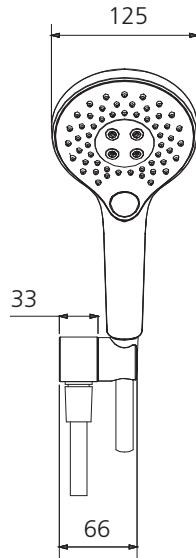

# Rome

RO147013BCR

Chrome Hand Shower With Bracket

All dimensions in mm

## Specifications /

<b>WELs rating</b>	3 Stars, 9 L per minute
<b>Temperature rating (min / max)</b>	1°C - 65°C
<b>Pressure rating (min / max)</b>	150 kPa - 500 kPa
<b>Finish</b>	Chrome (electroplating) with white shower face
<b>Shower head functions</b>	Three spray functions
<b>Materials</b>	Brass/ABS Plastic
<b>Water supply</b>	Mains
<b>Connections</b>	G 1/2 BSP
<b>Mounting methods</b>	Wall mounted
<b>Product weight</b>	0.68 kg
<b>Parts List</b>	Hand shower x 1, wall bracket x 1, hose x 1
<b>Warranty</b>	15 years main body; 7 years finish; 5 years shower head, shower arm, plastic hand piece; 2 years hose, seals, o'rings; 1 year labour (see Oliveri website for full details)
<b>Maintenance and care instructions</b>	All surfaces should be cleaned with mild liquid detergent or soap and water. Do not use cream cleaners or citrus based cleaning products, as they are abrasive. Use of unsuitable cleaning agents may damage the surface. Any damage caused in this way will not be covered by warranty.