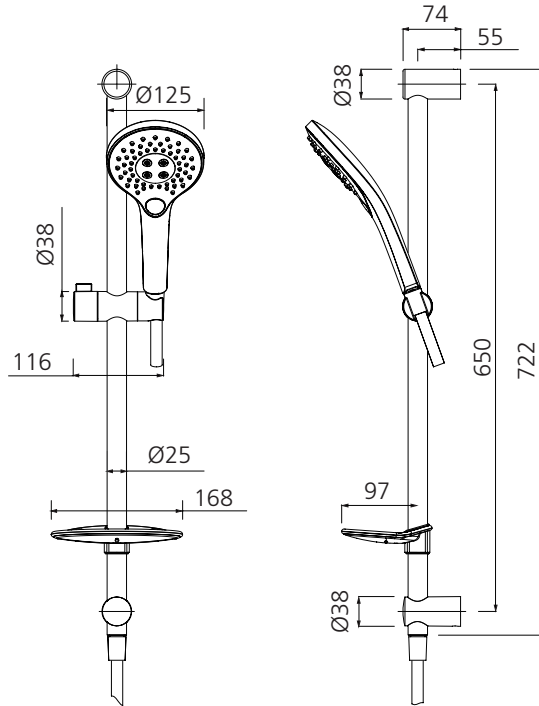

Rome

RO147013BN

Brushed Nickel Hand Shower With Rail

Specifications /

WELs rating	3 Stars, 9 L per minute
Temperature rating (min / max)	1°C - 65°C
Pressure rating (min / max)	150 kPa - 500 kPa
Finish	Brushed nickel (PVD)
Shower head functions	Three spray functions
Materials	Brass/ABS Plastic
Water supply	Mains
Connections	G 1/2 BSP
Mounting methods	Wall mounted
Product weight	1.50 kg
Parts List	Hand shower x 1, hose x 1 slider rail x 1, soap dish x 1
Warranty	15 years main body; 5 years finish; 5 years shower head, shower arm, plastic hand piece; 2 years hose, seals, o'rings; 1 year labour (see Oliveri website for full details)
Maintenance and care instructions	All surfaces should be cleaned with mild liquid detergent or soap and water. Do not use cream cleaners or citrus based cleaning products, as they are abrasive. Use of unsuitable cleaning agents may damage the surface. Any damage caused in this way will not be covered by warranty.