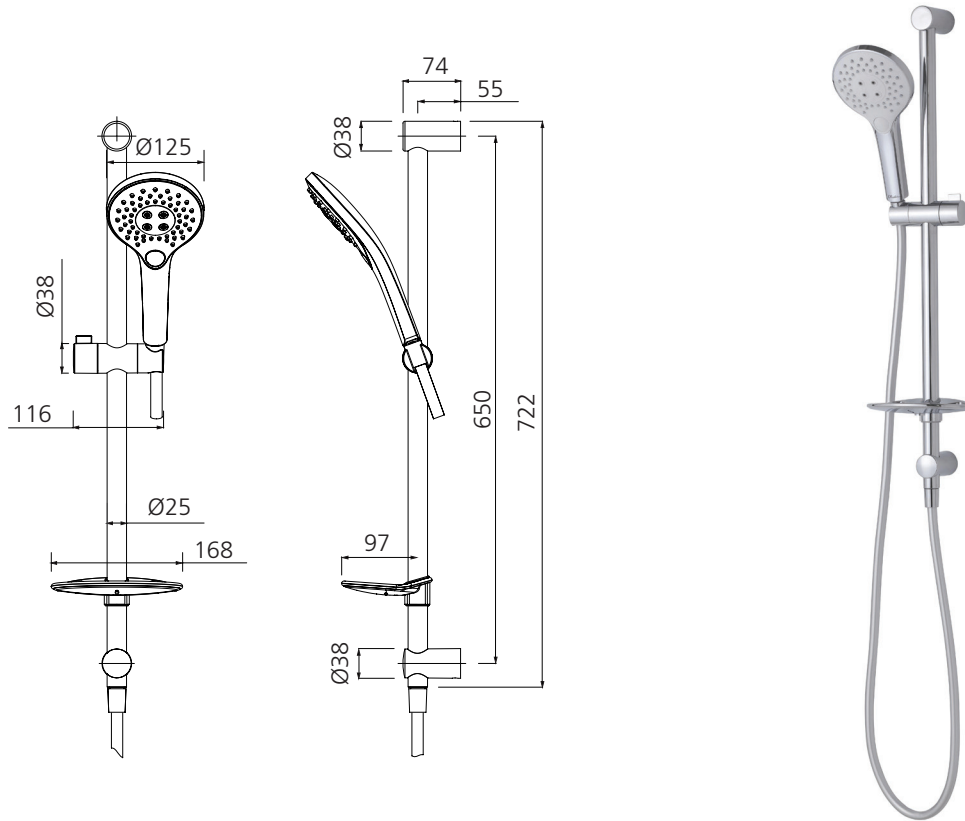

# Rome

RO147013CR

Chrome Hand Shower With Rail

All dimensions in mm

## Specifications /

<b>WELs rating</b>	3 Stars, 9 L per minute
<b>Temperature rating (min / max)</b>	1°C - 65°C
<b>Pressure rating (min / max)</b>	150 kPa - 500 kPa
<b>Finish</b>	Chrome (electroplating) with white shower face
<b>Shower head functions</b>	Three spray functions
<b>Materials</b>	Brass/ABS Plastic
<b>Water supply</b>	Mains
<b>Connections</b>	G 1/2 BSP
<b>Mounting methods</b>	Wall mounted
<b>Product weight</b>	1.5 kg
<b>Parts List</b>	Hand shower x 1, hose x 1 slider rail x 1, soap dish x 1
<b>Warranty</b>	15 years main body; 7 years finish; 5 years shower head, shower arm, plastic hand piece; 2 years hose, seals, o'rings; 1 year labour (see Oliveri website for full details)
<b>Maintenance and care instructions</b>	All surfaces should be cleaned with mild liquid detergent or soap and water. Do not use cream cleaners or citrus based cleaning products, as they are abrasive. Use of unsuitable cleaning agents may damage the surface. Any damage caused in this way will not be covered by warranty.