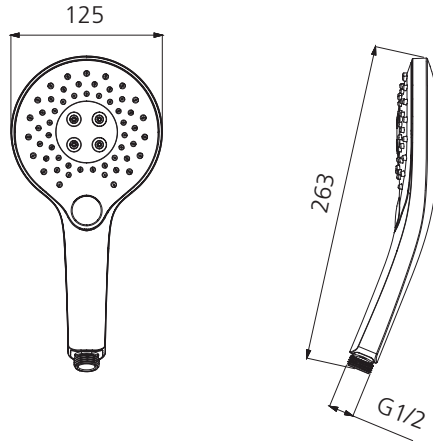

# Rome

RO147013HCR

Chrome Hand Shower Head

## Specifications /

<b>WELs rating</b>	3 Stars, 9 L per minute
<b>Temperature rating (min / max)</b>	1°C - 65°C
<b>Pressure rating (min / max)</b>	150 kPa - 500 kPa
<b>Finish</b>	Chrome (electroplating) with white shower face
<b>Shower head functions</b>	Three spray functions
<b>Materials</b>	ABS Plastic
<b>Water supply</b>	Mains
<b>Connections</b>	G 1/2 BSP
<b>Product weight</b>	0.27 kg
<b>Parts List</b>	Hand shower x 1
<b>Warranty</b>	5 years replacement parts and finish; 1 year labour (see Oliveri website for full details)
<b>Maintenance and care instructions</b>	All surfaces should be cleaned with mild liquid detergent or soap and water. Do not use cream cleaners or citrus based cleaning products, as they are abrasive. Use of unsuitable cleaning agents may damage the surface. Any damage caused in this way will not be covered by warranty.