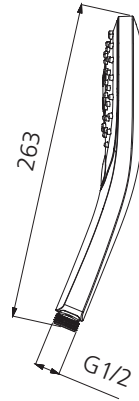

Rome

RO147013HMB

Matte Black Hand Shower Head

All dimensions in mm

Specifications /

WELs rating	3 Stars, 9 L per minute
Temperature rating (min / max)	1°C - 65°C
Pressure rating (min / max)	150 kPa - 500 kPa
Finish	Matte black (powder coated)
Shower head functions	Three spray functions
Materials	ABS Plastic
Water supply	Mains
Connections	G 1/2 BSP
Product weight	0.27 kg
Parts List	Hand shower x 1
Warranty	5 years replacement parts and finish; 1 year labour (see Oliveri website for full details)
Maintenance and care instructions	All surfaces should be cleaned with mild liquid detergent or soap and water. Do not use cream cleaners or citrus based cleaning products, as they are abrasive. Use of unsuitable cleaning agents may damage the surface. Any damage caused in this way will not be covered by warranty.