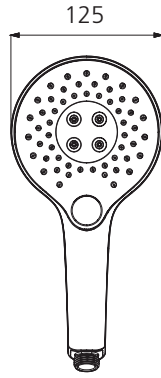

Rome

RO147013HMB

Matte Black Hand Shower Head

All dimensions in mm

Specifications /

WELs rating	3 Stars, 9 L per minute
Temperature rating (min / max)	1°C - 65°C
Pressure rating (min / max)	150 kPa - 500 kPa
Finish	Matte black (powder coated)
Shower head functions	Three spray functions
Materials	ABS Plastic
Water supply	Mains
Connections	G 1/2 BSP
Product weight	0.27 kg
Parts List	Hand shower x 1
Warranty	5 years replacement parts and finish; 1 year labour (see Oliveri website for full details)
Maintenance and care instructions	All surfaces should be cleaned with mild liquid detergent or soap and water. Do not use cream cleaners or citrus based cleaning products, as they are abrasive. Use of unsuitable cleaning agents may damage the surface. Any damage caused in this way will not be covered by warranty.