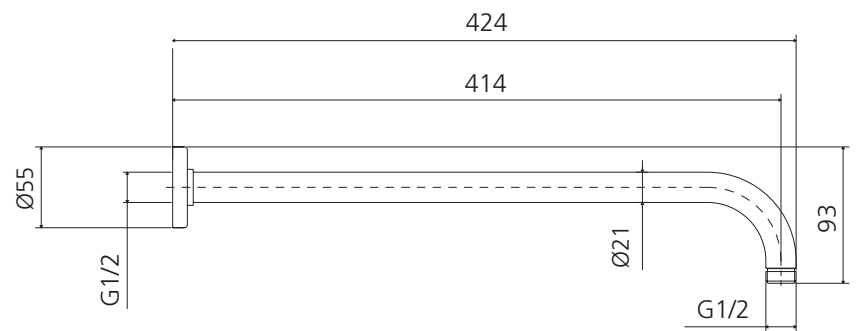

Rome

RO15240BN

Brushed Nickel Wall Mounted Shower Arm

All dimensions in mm

Specifications /

WELs rating	NA
Temperature rating (min / max)	1°C - 65°C
Pressure rating (min / max)	150 kPa - 500 kPa
Finish	Brushed nickel (PVD)
Materials	Brass
Water supply	Mains
Connections	G 1/2 Female
Mounting methods	Wall mounted
Product weight	0.45 kg
Parts List	Shower arm x 1, flange x 1
Warranty	5 years replacement parts and finish; 1 year labour (see Oliveri website for full details)
Maintenance and care instructions	All surfaces should be cleaned with mild liquid detergent or soap and water. Do not use cream cleaners or citrus based cleaning products, as they are abrasive. Use of unsuitable cleaning agents may damage the surface. Any damage caused in this way will not be covered by warranty.