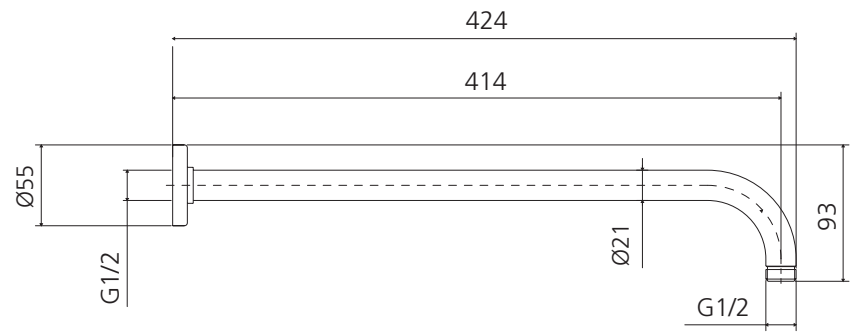

Rome

RO15240CR

Chrome Wall Mounted Shower Arm

All dimensions in mm

Specifications /

WELs rating	NA
Temperature rating (min / max)	1°C - 65°C
Pressure rating (min / max)	150 kPa - 500 kPa
Finish	Chrome (electroplating)
Materials	Brass
Water supply	Mains
Connections	G 1/2 Female
Mounting methods	Wall mounted
Product weight	0.45 kg
Parts List	Shower arm x 1, flange x 1
Warranty	5 years replacement parts and finish; 1 year labour (see Oliveri website for full details)
Maintenance and care instructions	All surfaces should be cleaned with mild liquid detergent or soap and water. Do not use cream cleaners or citrus based cleaning products, as they are abrasive. Use of unsuitable cleaning agents may damage the surface. Any damage caused in this way will not be covered by warranty.