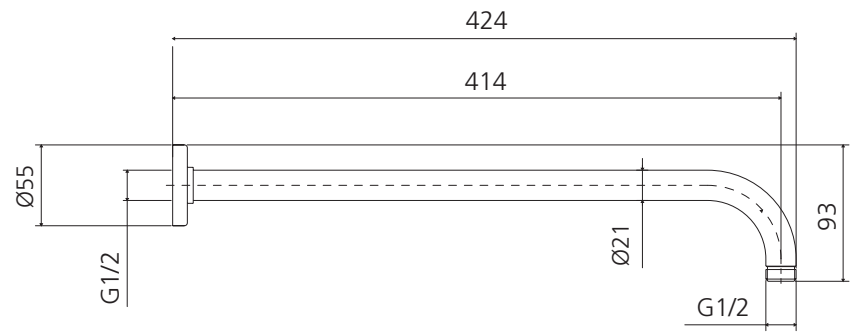

# Rome

**RO15240MB**

Matte Black Wall Mounted Shower Arm

## Specifications /

<b>WELs rating</b>	NA
<b>Temperature rating (min / max)</b>	1°C - 65°C
<b>Pressure rating (min / max)</b>	150 kPa - 500 kPa
<b>Finish</b>	Matte black (powder coated)
<b>Materials</b>	Brass
<b>Water supply</b>	Mains
<b>Connections</b>	G 1/2 Female
<b>Mounting methods</b>	Wall mounted
<b>Product weight</b>	0.45 kg
<b>Parts List</b>	Shower arm x 1, flange x 1
<b>Warranty</b>	5 years replacement parts and finish; 1 year labour (see Oliveri website for full details)
<b>Maintenance and care instructions</b>	All surfaces should be cleaned with mild liquid detergent or soap and water. Do not use cream cleaners or citrus based cleaning products, as they are abrasive. Use of unsuitable cleaning agents may damage the surface. Any damage caused in this way will not be covered by warranty.