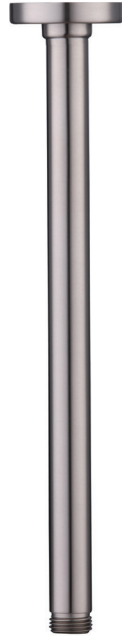

Rome

RO15293BN

Brushed Nickel Ceiling Mounted Shower Arm

Specifications /

WELs rating	NA
Temperature rating (min / max)	1°C - 65°C
Pressure rating (min / max)	150 kPa - 500 kPa
Finish	Brushed nickel (PVD)
Materials	Brass
Water supply	Mains
Connections	G 1/2 Female
Mounting methods	Ceiling mounted
Product weight	0.27 kg
Parts List	Shower arm x 1, flange x 1
Warranty	5 years replacement parts and finish; 1 year labour (see Oliveri website for full details)
Maintenance and care instructions	All surfaces should be cleaned with mild liquid detergent or soap and water. Do not use cream cleaners or citrus based cleaning products, as they are abrasive. Use of unsuitable cleaning agents may damage the surface. Any damage caused in this way will not be covered by warranty.