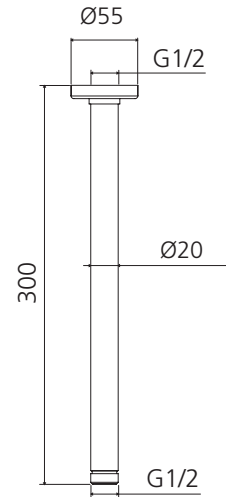

Rome

RO15293BN

Brushed Nickel Ceiling Mounted Shower Arm

Specifications /

WELs rating	NA
Temperature rating (min / max)	1°C - 65°C
Pressure rating (min / max)	150 kPa - 500 kPa
Finish	Brushed nickel (PVD)
Materials	Brass
Water supply	Mains
Connections	G 1/2 Female
Mounting methods	Ceiling mounted
Product weight	0.27 kg
Parts List	Shower arm x 1, flange x 1
Warranty	5 years replacement parts and finish; 1 year labour (see Oliveri website for full details)
Maintenance and care instructions	All surfaces should be cleaned with mild liquid detergent or soap and water. Do not use cream cleaners or citrus based cleaning products, as they are abrasive. Use of unsuitable cleaning agents may damage the surface. Any damage caused in this way will not be covered by warranty.