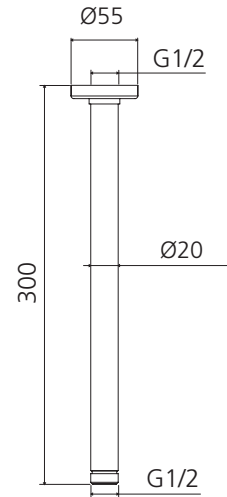

Rome

RO15293MB

Matte Black Ceiling Mounted Shower Arm

Specifications /

WELs rating	NA
Temperature rating (min / max)	1°C - 65°C
Pressure rating (min / max)	150 kPa - 500 kPa
Finish	Matte black (powder coated)
Materials	Brass
Water supply	Mains
Connections	G 1/2 Female
Mounting methods	Ceiling mounted
Product weight	0.27 kg
Parts List	Shower arm x 1, flange x 1
Warranty	5 years replacement parts and finish; 1 year labour (see Oliveri website for full details)
Maintenance and care instructions	All surfaces should be cleaned with mild liquid detergent or soap and water. Do not use cream cleaners or citrus based cleaning products, as they are abrasive. Use of unsuitable cleaning agents may damage the surface. Any damage caused in this way will not be covered by warranty.