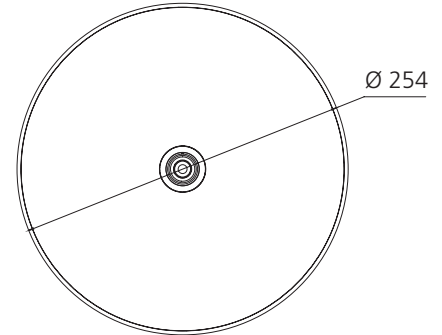

Rome

RO26500BN

Brushed Nickel Shower Rose

All dimensions in mm

Specifications /

WELs rating	3 Stars, 9 L per minute
Temperature rating (min / max)	1°C - 65°C
Pressure rating (min / max)	150 kPa - 500 kPa
Finish	Brushed nickel
Materials	ABS Plastic
Water supply	Mains
Connections	G 1/2 Female
Product weight	0.66 kg
Parts List	Shower head x 1
Warranty	5 years replacement parts and finish; 1 year labour (see Oliveri website for full details)
Maintenance and care instructions	All surfaces should be cleaned with mild liquid detergent or soap and water. Do not use cream cleaners or citrus based cleaning products, as they are abrasive. Use of unsuitable cleaning agents may damage the surface. Any damage caused in this way will not be covered by warranty.