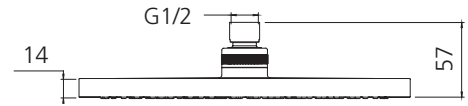

Rome

RO26500BN

Brushed Nickel Shower Rose

All dimensions in mm

Specifications /

WELs rating	3 Stars, 9 L per minute
Temperature rating (min / max)	1°C - 65°C
Pressure rating (min / max)	150 kPa - 500 kPa
Finish	Brushed nickel
Materials	ABS Plastic
Water supply	Mains
Connections	G 1/2 Female
Product weight	0.66 kg
Parts List	Shower head x 1
Warranty	5 years replacement parts and finish; 1 year labour (see Oliveri website for full details)
Maintenance and care instructions	All surfaces should be cleaned with mild liquid detergent or soap and water. Do not use cream cleaners or citrus based cleaning products, as they are abrasive. Use of unsuitable cleaning agents may damage the surface. Any damage caused in this way will not be covered by warranty.