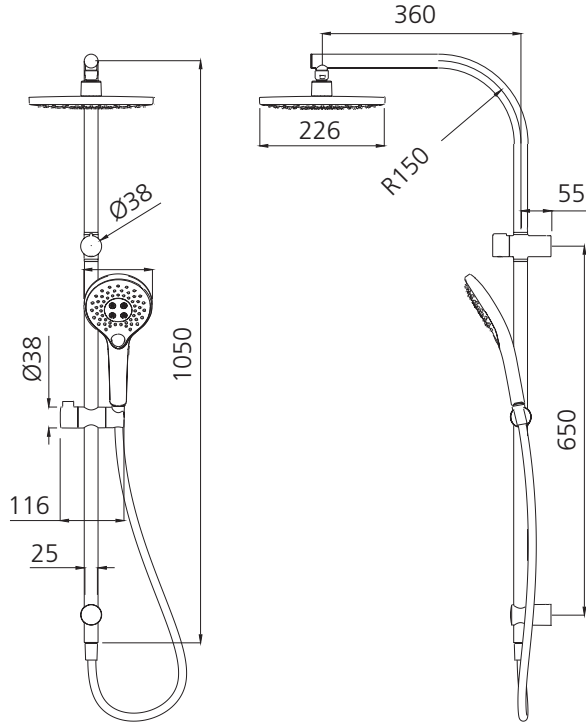

Rome

RO36341BN

Brushed Nickel Dual Shower Set

All dimensions in mm

Specifications /

WELs rating	3 Stars, 9 L per minute (overhead and hand shower)
Temperature rating (min / max)	1°C - 65°C
Pressure rating (min / max)	150 kPa - 500 kPa
Finish	Brushed nickel (PVD)
Shower head functions	Three spray functions (hand shower)
Materials	Brass/ABS Plastic
Water supply	Mains
Connections	G 1/2 BSP
Mounting methods	Wall mounted
Product weight	2.38 kg
Parts List	Hand shower x 1, shower rose x 1, hose x 1, slider rail x 1
Warranty	15 years main body; 5 years finish; 5 years shower head, shower arm, plastic hand piece; 2 years hose, seals, o'rings; 1 year labour (see Oliveri website for full details)
Maintenance and care instructions	All surfaces should be cleaned with mild liquid detergent or soap and water. Do not use cream cleaners or citrus based cleaning products, as they are abrasive. Use of unsuitable cleaning agents may damage the surface. Any damage caused in this way will not be covered by warranty.