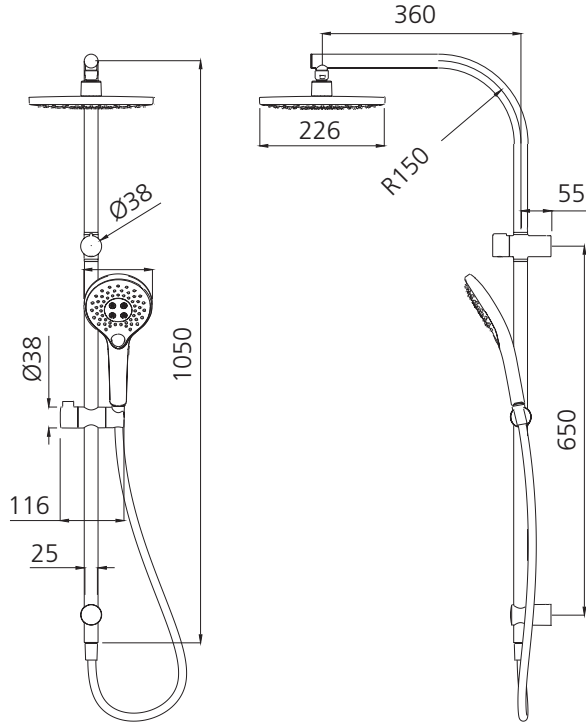

Rome

RO36341CG

Classic Gold Dual Shower Set

All dimensions in mm

Specifications /

| | |
|--|--|
| WELs rating | 3 Stars, 9 L per minute (overhead and hand shower) |
| Temperature rating (min / max) | 1°C - 65°C |
| Pressure rating (min / max) | 150 kPa - 500 kPa |
| Finish | Classic Gold (PVD) |
| Shower head functions | Three spray functions (hand shower) |
| Materials | Brass / ABS Plastic |
| Water supply | Mains |
| Connections | G 1/2 BSP |
| Mounting methods | Wall mounted |
| Product weight | 2.38 kg |
| Parts List | Hand shower x 1, shower rose x 1, hose x 1, slider rail x 1 |
| Warranty | 15 years main body; 5 years finish; 5 years shower head, shower arm, plastic hand piece; 2 years hose, seals, o'rings; 1 year labour (see Oliveri website for full details) |
| Maintenance and care instructions | All surfaces should be cleaned with mild liquid detergent or soap and water. Do not use cream cleaners or citrus based cleaning products, as they are abrasive. Use of unsuitable cleaning agents may damage the surface. Any damage caused in this way will not be covered by warranty. |