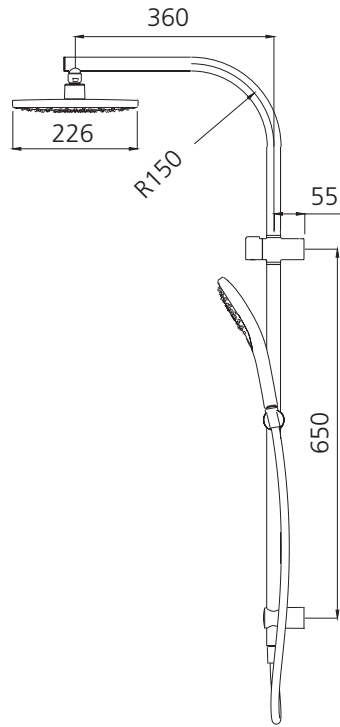

# Rome

RO36341GM

Gunmetal Dual Shower Set

All dimensions in mm

## Specifications /

<b>WELs rating</b>	3 Stars, 9 L per minute (overhead and hand shower)
<b>Temperature rating (min / max)</b>	1°C - 65°C
<b>Pressure rating (min / max)</b>	150 kPa - 500 kPa
<b>Finish</b>	Gunmetal (electroplate)
<b>Shower head functions</b>	Three spray functions (hand shower)
<b>Materials</b>	Brass / ABS Plastic
<b>Water supply</b>	Mains
<b>Connections</b>	G 1/2 BSP
<b>Mounting methods</b>	Wall mounted
<b>Product weight</b>	2.38 kg
<b>Parts List</b>	Hand shower x 1, shower rose x 1, hose x 1, slider rail x 1
<b>Warranty</b>	15 years main body; 5 years finish; 5 years shower head, shower arm, plastic hand piece; 2 years hose, seals, o'rings; 1 year labour (see Oliveri website for full details)
<b>Maintenance and care instructions</b>	All surfaces should be cleaned with mild liquid detergent or soap and water. Do not use cream cleaners or citrus based cleaning products, as they are abrasive. Use of unsuitable cleaning agents may damage the surface. Any damage caused in this way will not be covered by warranty.