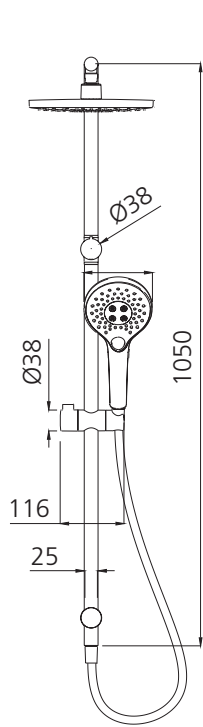

# Rome

RO36341GM

Gunmetal Dual Shower Set

All dimensions in mm

## Specifications /

<b>WELs rating</b>	3 Stars, 9 L per minute (overhead and hand shower)
<b>Temperature rating (min / max)</b>	1°C - 65°C
<b>Pressure rating (min / max)</b>	150 kPa - 500 kPa
<b>Finish</b>	Gunmetal (electroplate)
<b>Shower head functions</b>	Three spray functions (hand shower)
<b>Materials</b>	Brass / ABS Plastic
<b>Water supply</b>	Mains
<b>Connections</b>	G 1/2 BSP
<b>Mounting methods</b>	Wall mounted
<b>Product weight</b>	2.38 kg
<b>Parts List</b>	Hand shower x 1, shower rose x 1, hose x 1, slider rail x 1
<b>Warranty</b>	15 years main body; 5 years finish; 5 years shower head, shower arm, plastic hand piece; 2 years hose, seals, o'rings; 1 year labour (see Oliveri website for full details)
<b>Maintenance and care instructions</b>	All surfaces should be cleaned with mild liquid detergent or soap and water. Do not use cream cleaners or citrus based cleaning products, as they are abrasive. Use of unsuitable cleaning agents may damage the surface. Any damage caused in this way will not be covered by warranty.