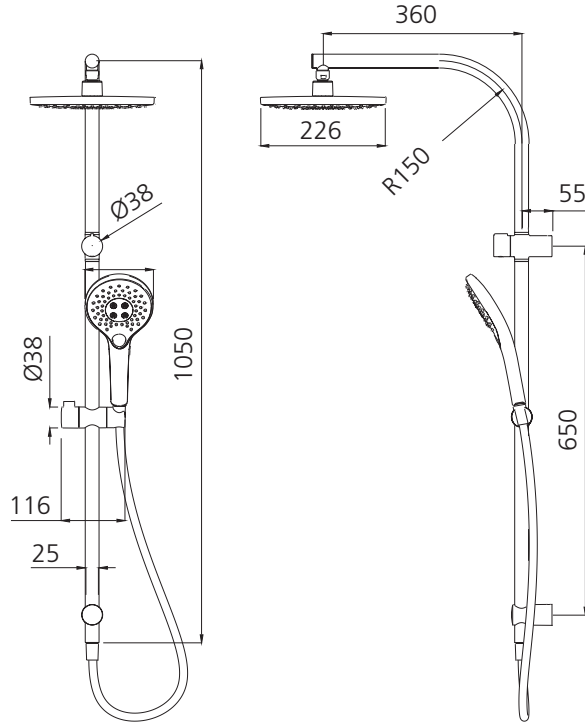

# Rome

RO36341MB

Matte Black Dual Shower Set

All dimensions in mm

## Specifications /

<b>WELs rating</b>	3 Stars, 9 L per minute
<b>Temperature rating (min / max)</b>	1°C - 65°C
<b>Pressure rating (min / max)</b>	150 kPa - 500 kPa
<b>Finish</b>	Matte black (powder coated)
<b>Shower head functions</b>	Three spray functions (hand shower)
<b>Materials</b>	Brass / ABS Plastic
<b>Water supply</b>	Mains
<b>Connections</b>	G 1/2 BSP
<b>Mounting methods</b>	Wall mounted
<b>Product weight</b>	2.38 kg
<b>Parts List</b>	Hand shower x 1, shower rose x 1, hose x 1, slider rail x 1
<b>Warranty</b>	15 years main body; 5 years finish; 5 years shower head, shower arm, plastic hand piece; 2 years hose, seals, o'rings; 1 year labour (see Oliveri website for full details)
<b>Maintenance and care instructions</b>	All surfaces should be cleaned with mild liquid detergent or soap and water. Do not use cream cleaners or citrus based cleaning products, as they are abrasive. Use of unsuitable cleaning agents may damage the surface. Any damage caused in this way will not be covered by warranty.