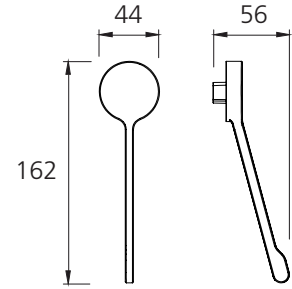

## SPB0255

Gunmetal Care Handle Pin Lever - Suit 35mm Wall Mixer

### Compatible tapware models:

- VE111505GM Venice Wall Mixer
- VE112505GM Venice Wall Mixer with Diverter
- VE105505GM Venice Curved Wall Mixer Set
- VE108505GM Venice Straight Wall Mixer Set

### Specifications /

<b>Style</b>	Extended lever length handle
<b>Compatible tapware</b>	Oliveri Venice wall mixers
<b>Finish</b>	Gunmetal
<b>Materials</b>	Zinc casting
<b>Product weight</b>	0.09 kg
<b>Warranty</b>	15 years part, 5 years finish, 1 year labour (see Oliveri website for full details)
<b>Maintenance and care instructions</b>	All surfaces should be cleaned with mild liquid detergent or soap and water. Do not use cream cleaners or citrus based cleaning products, as they are abrasive. Use of unsuitable cleaning agents may damage the surface. Any damage caused in this way will not be covered by warranty.