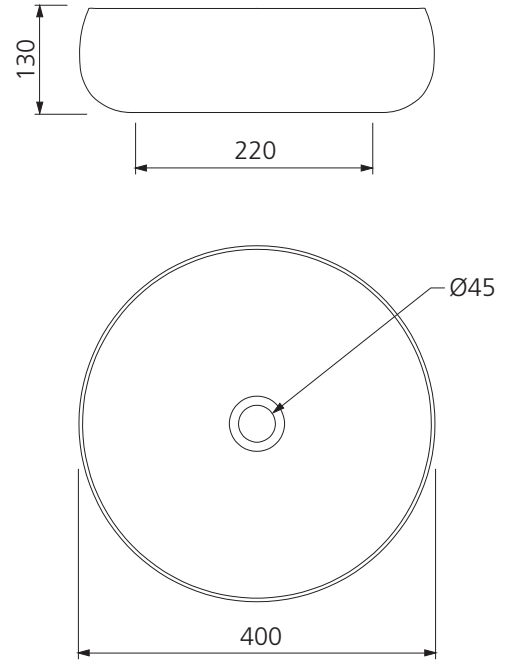

Terzofoco

Italian made 

All dimensions in mm

TZ0301MB

Matte Black Curved Counter Top Basin

Specifications /

Basin Size	400 W x 400 H x 130 D mm
Bowl capacity	8.0 L
Waste outlet	Pop up waste sold separately
Overflow	Not available
Material	Raku clay
Colour	Matte Black
Installation	Counter top
Weight	10 kg
Carton size	475 W x 475 H x 250 D mm
Warranty	Lifetime manufacturer's warranty (see Oliveri website for full details)
Maintenance and care instructions	Each basin in this collection is handmade. In order to preserve the appearance and durability of the product, all surfaces should be cleaned gently with a mild liquid detergent or soap and water. Rinse away any trace of detergent and dry with a clean soft cloth. Do not allow materials such as toothpaste, nail polish remover, caustic drain cleaner, alcohol or bleach to remain on the surface, they may damage the finish. Use of unsuitable cleaning agents may also damage the surface. Any damage caused in this way will not be covered by warranty.