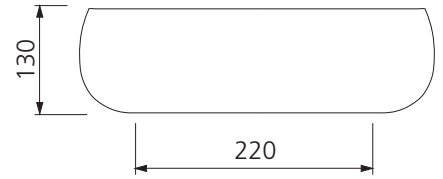

Terzofoco

Italian made 

All dimensions in mm

TZ0302EB

Light Earth and Matte Black Curved Counter Top Basin

Specifications /

Basin Size	400 W x 400 H x 130 D mm
Bowl capacity	8.0 L
Waste outlet	Pop up waste sold separately
Overflow	Not available
Material	Raku clay
Colour	Light Earth and Matte Black
Installation	Counter top
Weight	10 kg
Carton size	475 W x 475 H x 250 D mm
Warranty	Lifetime manufacturer's warranty (see Oliveri website for full details)
Maintenance and care instructions	Each basin in this collection is handmade. In order to preserve the appearance and durability of the product, all surfaces should be cleaned gently with a mild liquid detergent or soap and water. Rinse away any trace of detergent and dry with a clean soft cloth. Do not allow materials such as toothpaste, nail polish remover, caustic drain cleaner, alcohol or bleach to remain on the surface, they may damage the finish. Use of unsuitable cleaning agents may also damage the surface. Any damage caused in this way will not be covered by warranty.