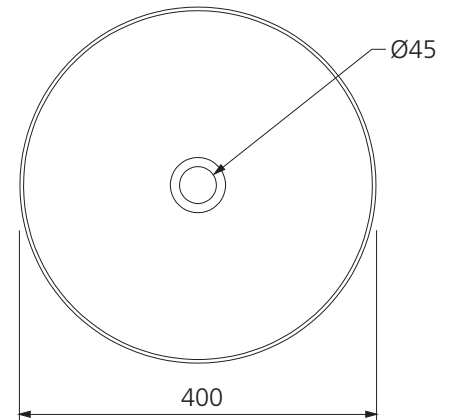

Terzofoco

Italian made 

All dimensions in mm

TZ0302EB

Light Earth and Matte Black Curved Counter Top Basin

Specifications /

Basin Size	400 W x 400 H x 130 D mm
Bowl capacity	8.0 L
Waste outlet	Pop up waste sold separately
Overflow	Not available
Material	Raku clay
Colour	Light Earth and Matte Black
Installation	Counter top
Weight	10 kg
Carton size	475 W x 475 H x 250 D mm
Warranty	Lifetime manufacturer's warranty (see Oliveri website for full details)
Maintenance and care instructions	Each basin in this collection is handmade. In order to preserve the appearance and durability of the product, all surfaces should be cleaned gently with a mild liquid detergent or soap and water. Rinse away any trace of detergent and dry with a clean soft cloth. Do not allow materials such as toothpaste, nail polish remover, caustic drain cleaner, alcohol or bleach to remain on the surface, they may damage the finish. Use of unsuitable cleaning agents may also damage the surface. Any damage caused in this way will not be covered by warranty.