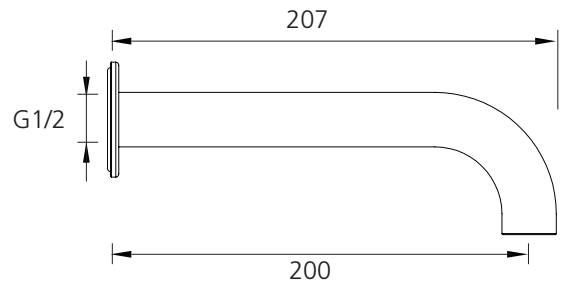

Venice

VE105203CG

Classic Gold Curved Wall Spout

Specifications /

WELs rating	5 Star, 6 L per minute
Temperature rating (min / max)	1°C - 65°C
Pressure rating (min / max)	150 kPa - 500 kPa
Finish	Classic Gold (paint with finger print resistant coating)
Materials	Brass spout
Product weight	0.37 kg
Installation	200 mm fixed wall spout
Water supply	Mains
Warranty	15 years body; 5 years finish, seals, fittings, aerators; 1 year labour (see Oliveri website for full details)
Maintenance and care instructions	All surfaces should be cleaned with mild liquid detergent or soap and water. Do not use cream cleaners or citrus based cleaning products, as they are abrasive. Use of unsuitable cleaning agents may damage the surface. Any damage caused in this way will not be covered by warranty.