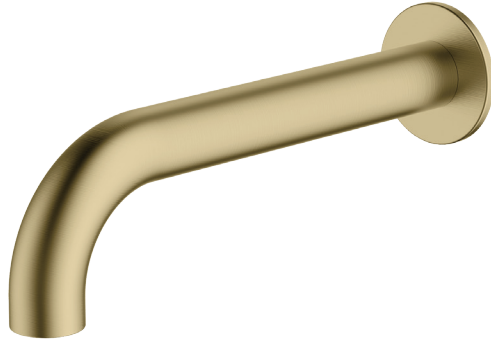

Venice

VE105203CG

Classic Gold Curved Wall Spout

Specifications /

WELs rating	5 Star, 6 L per minute
Temperature rating (min / max)	1°C - 65°C
Pressure rating (min / max)	150 kPa - 500 kPa
Finish	Classic Gold (paint with finger print resistant coating)
Materials	Brass spout
Product weight	0.37 kg
Installation	200 mm fixed wall spout
Water supply	Mains
Warranty	15 years body; 5 years finish, seals, fittings, aerators; 1 year labour (see Oliveri website for full details)
Maintenance and care instructions	All surfaces should be cleaned with mild liquid detergent or soap and water. Do not use cream cleaners or citrus based cleaning products, as they are abrasive. Use of unsuitable cleaning agents may damage the surface. Any damage caused in this way will not be covered by warranty.