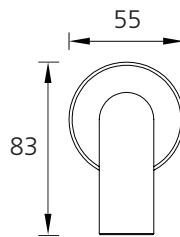

Venice

VE105203CG

Classic Gold Curved Wall Spout

Specifications /

WELs rating	5 Star, 6 L per minute
Temperature rating (min / max)	1°C - 65°C
Pressure rating (min / max)	150 kPa - 500 kPa
Finish	Classic Gold (paint with finger print resistant coating)
Materials	Brass spout
Product weight	0.37 kg
Installation	200 mm fixed wall spout
Water supply	Mains
Warranty	15 years body; 5 years finish, seals, fittings, aerators; 1 year labour (see Oliveri website for full details)
Maintenance and care instructions	All surfaces should be cleaned with mild liquid detergent or soap and water. Do not use cream cleaners or citrus based cleaning products, as they are abrasive. Use of unsuitable cleaning agents may damage the surface. Any damage caused in this way will not be covered by warranty.